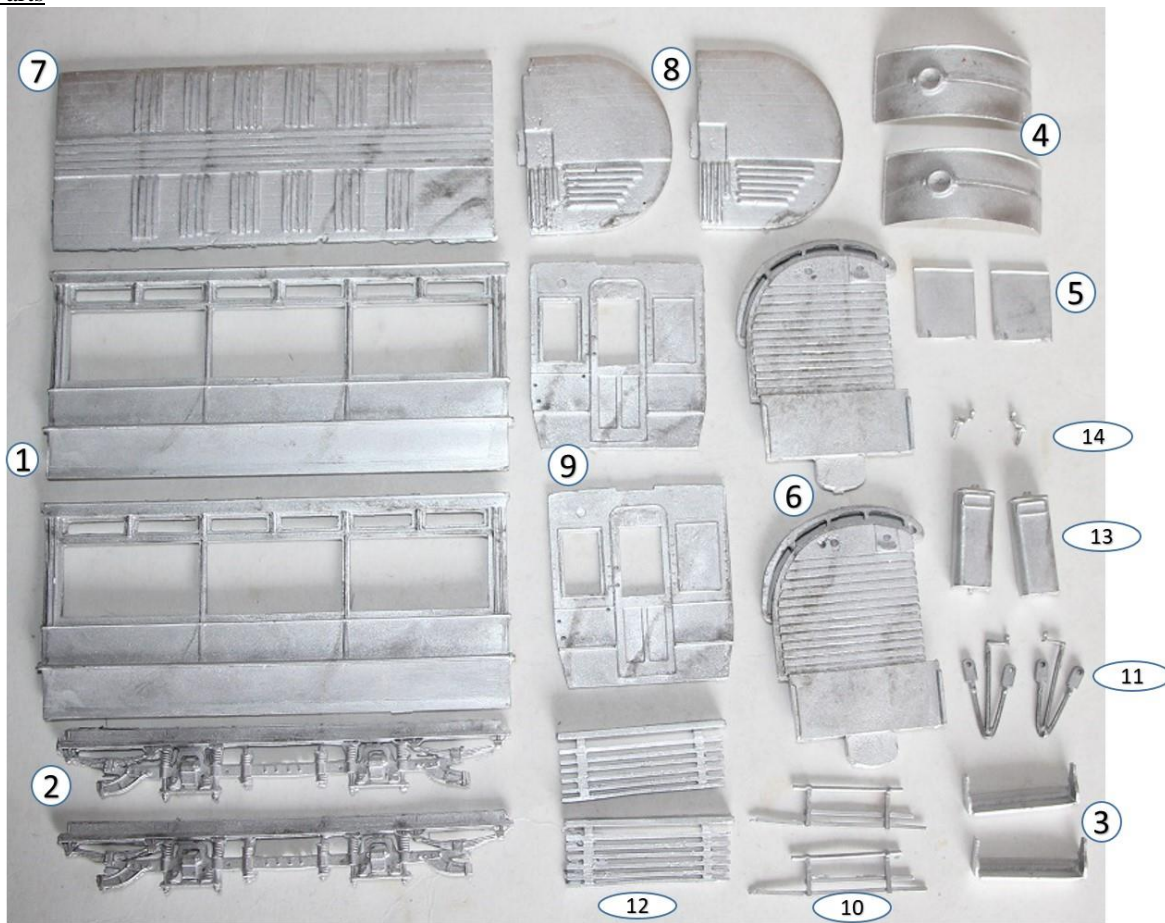

KW Trams

KW 119 LCC ex Class B Works

Parts

- | | |
|---------------------------------------|----|
| 1. Tram lower side | x2 |
| 2. Truck side | x2 |
| 3. Step | x2 |
| 4. Dash | x2 |
| 5. Dash extension | x2 |
| 6. Platform | x2 |
| 7. Upper floor centre | x1 |
| 8. Upper floor ends | x2 |
| 9. Lower deck bulkhead | x2 |
| 10. Life guard | x2 |
| 11. Life guard brackets and handbrake | x2 |
| 12. Life tray | x2 |
| 13. Controller | x2 |
| 14. Controller handles | x2 |