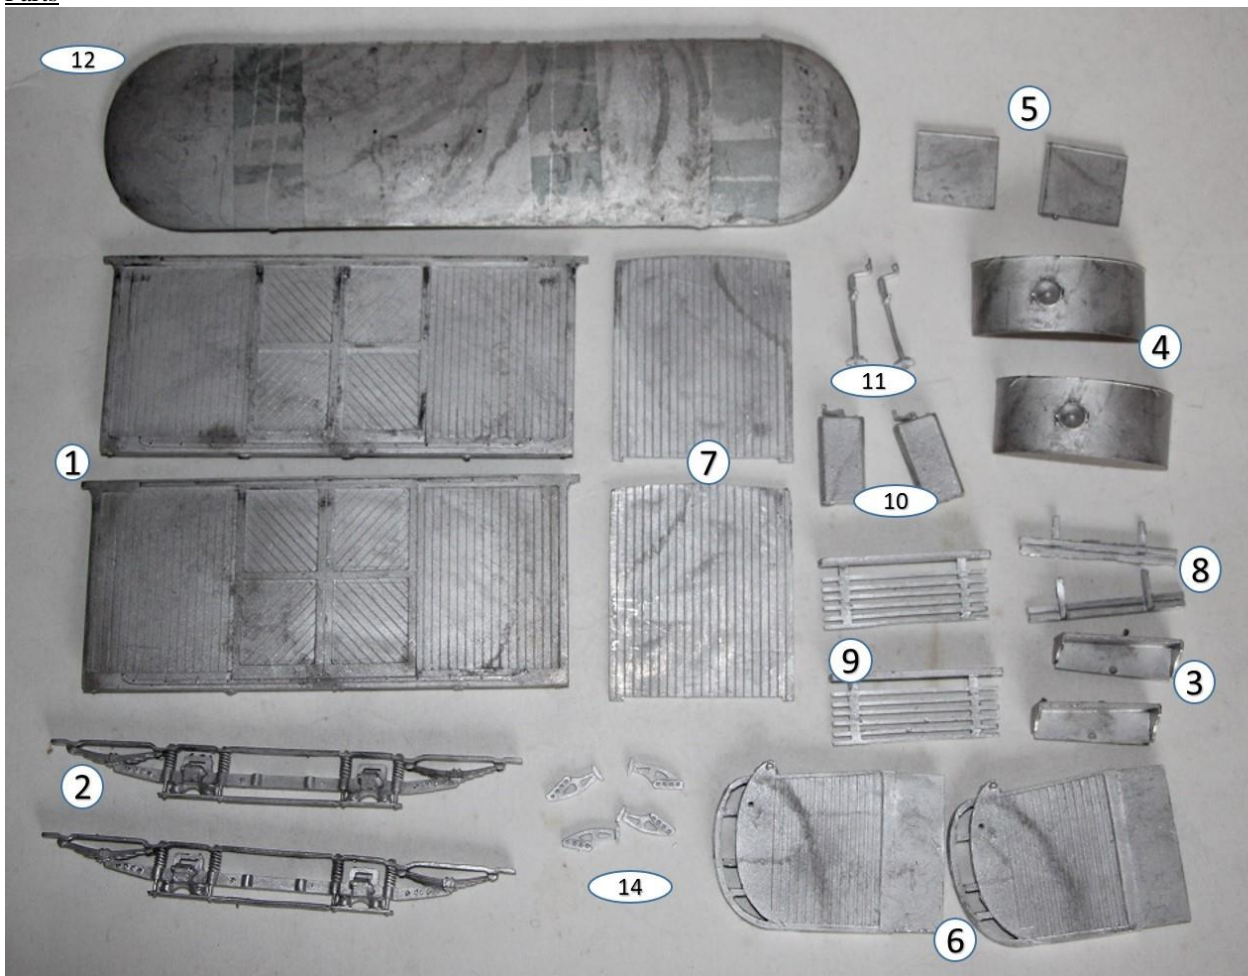

KW Trams

KW 120 Freelance Stores Car

Parts

- | | |
|----------------------|----|
| 1. Tram side | x2 |
| 2. Truck side | x2 |
| 3. Step | x2 |
| 4. Dash | x2 |
| 5. Dash extension | x2 |
| 6. Platform | x2 |
| 7. Bulkhead | x2 |
| 8. Life guard | x2 |
| 9. Life tray | x2 |
| 10. Controller | x2 |
| 11. Handbrakes | x2 |
| 12. Roof 1/2 | x2 |
| 13. Trolley plank | x1 |
| 14. Truck extensions | x4 |