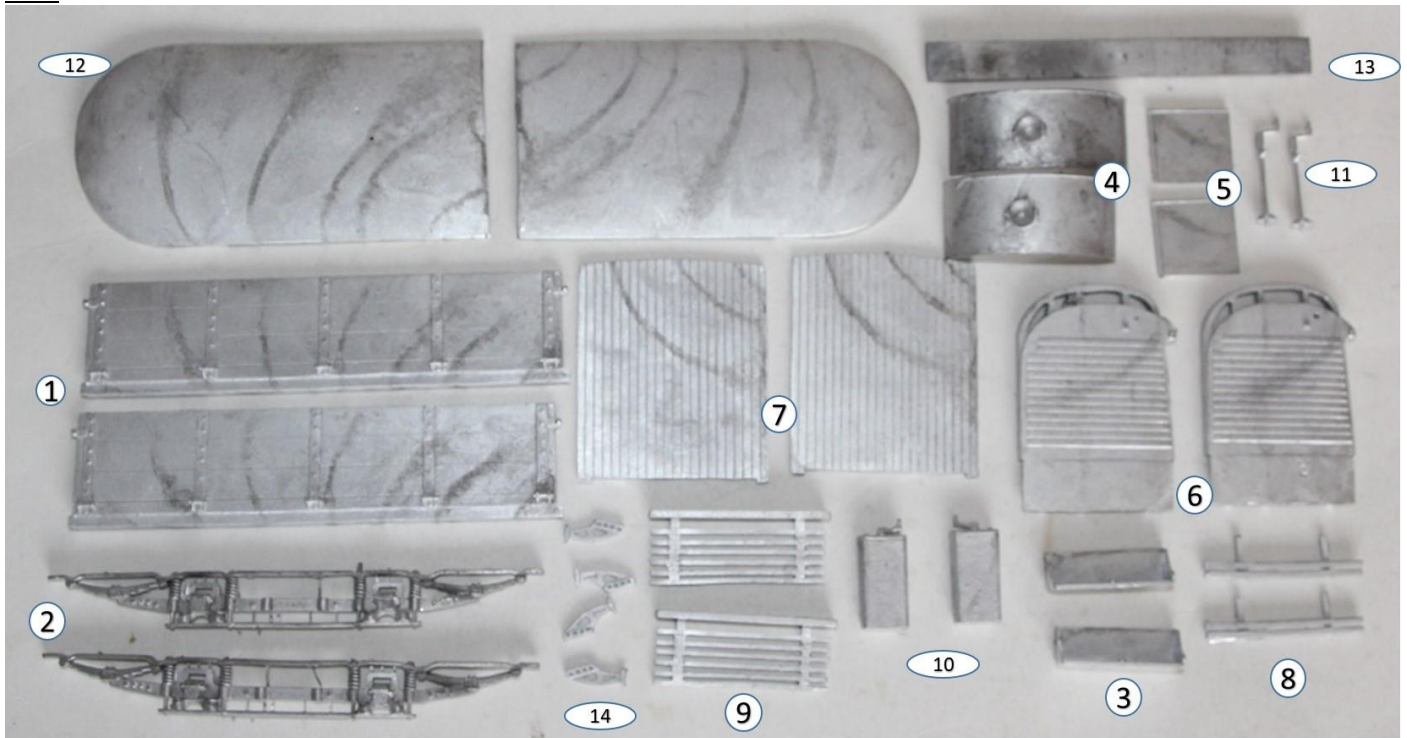

KW Trams

KW 121 Freelance Works Wagon

Parts

- | | |
|----------------------|----|
| 1. Wagon side | x2 |
| 2. Truck side | x2 |
| 3. Step | x2 |
| 4. Dash | x2 |
| 5. Dash extension | x2 |
| 6. Platform | x2 |
| 7. Bulkhead | x2 |
| 8. Life guard | x2 |
| 9. Life tray | x2 |
| 10. Controller | x2 |
| 11. Handbrakes | x2 |
| 12. Roof 1/2 | x2 |
| 13. Trolley plank | x1 |
| 14. Truck extensions | x4 |