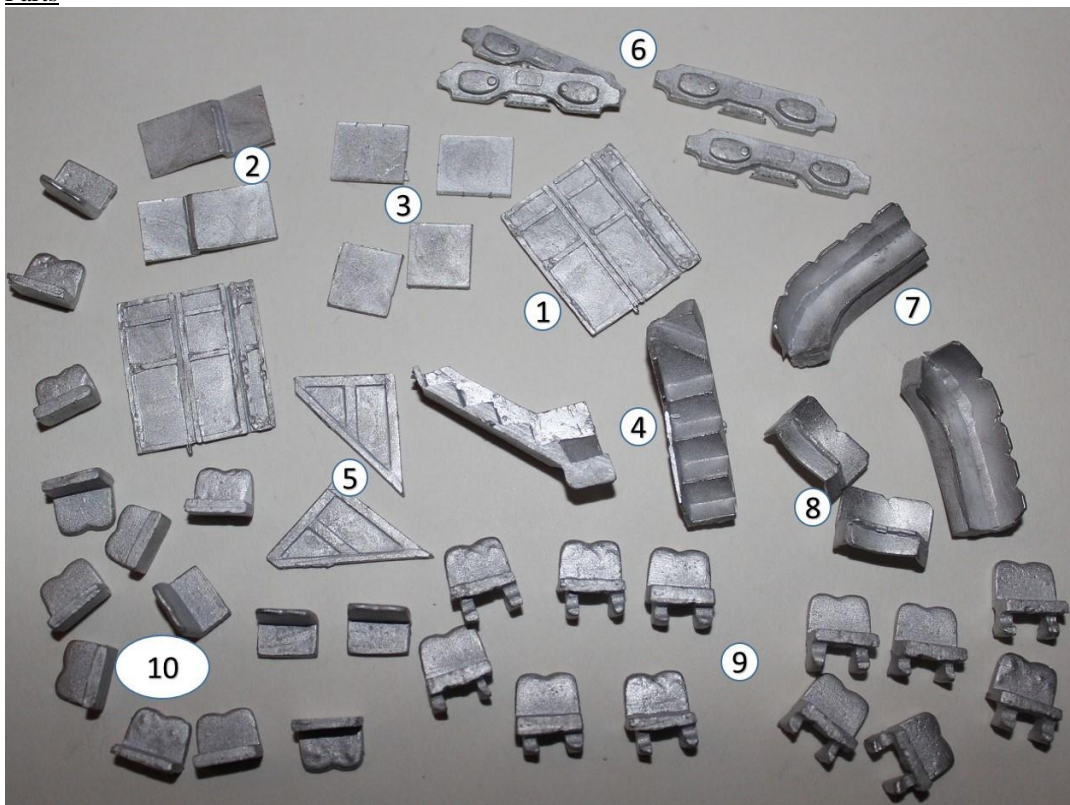

KW Trams

KW 901 Leeds 301 add on parts.

Parts

- | | |
|----------------------------------|-----|
| 1. Bulkhead | x2 |
| 2. Upper deck partition wide | x2 |
| 3. Upper deck partition narrow | x4 |
| 4. Stairs | x2 |
| 5. Stair sides | x2 |
| 6. Bogie sides | x4 |
| 7. Balcony seats long | x2 |
| 8. Balcony seats short | x2 |
| 9. Upper deck seats | x12 |
| 10. Lower deck half height seats | x14 |