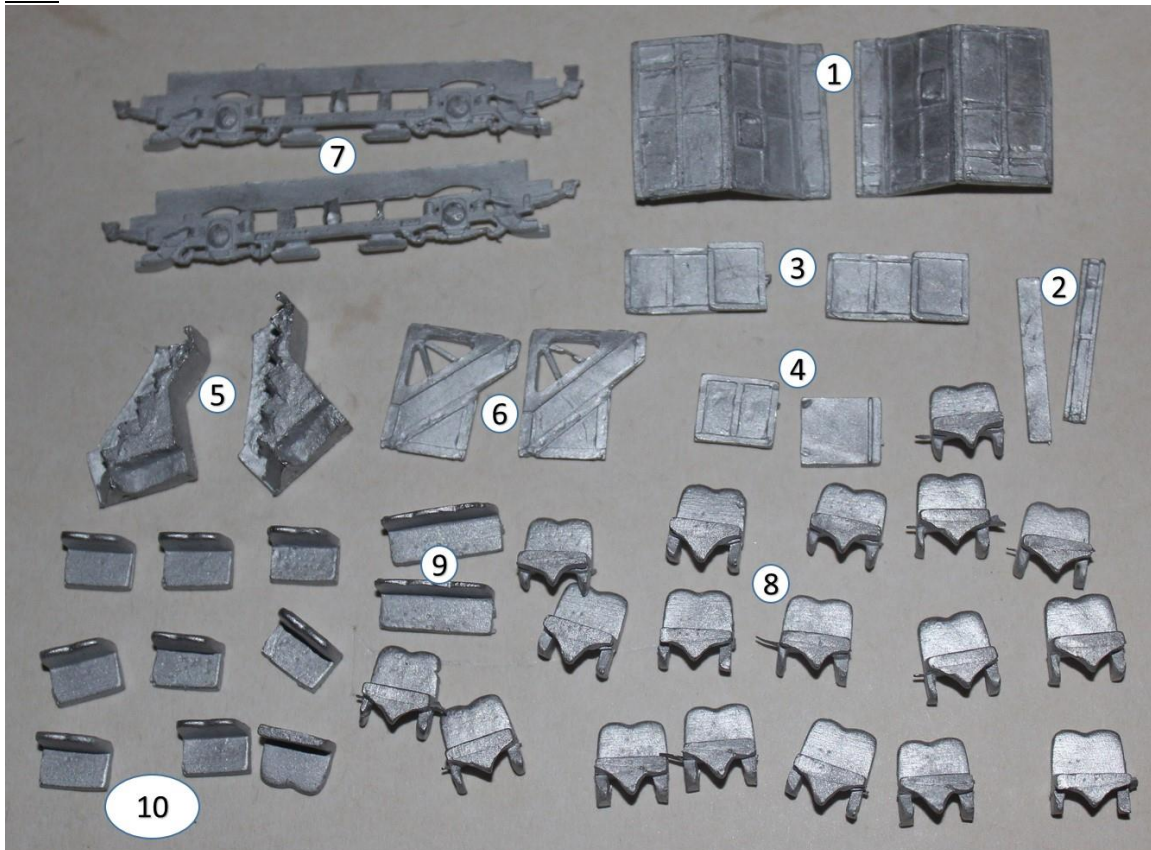

## KW Trams

### KW 903 Leeds 276 add on parts.

#### Parts

- |   |     |
|---|-----|
| 1. Bulkhead                             | x2  |
| 2. Door partition                       | x2  |
| 3. Upper deck partition wide            | x2  |
| 4. Upper deck partition narrow          | x4  |
| 5. Stairs                               | x2  |
| 6. Stair sides                          | x2  |
| 7. Truck sides                          | x2  |
| 8. Upper deck seats                     | x18 |
| 9. Lower deck half height triple seats  | x2  |
| 10. Lower deck half height double seats | x9  |