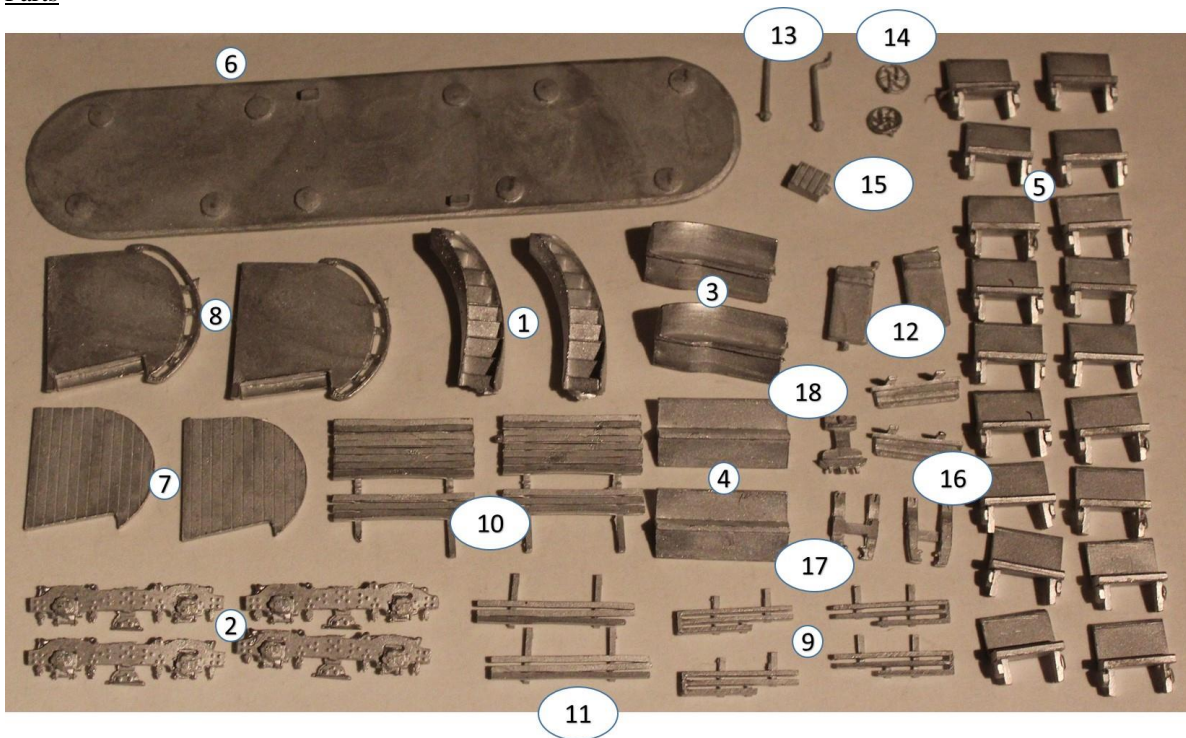

KW Trams

KW 905 London HR2 first batch add on parts.

Parts

1. Stairs	x2
2. Bogie sides	x4
3. Balcony seats curved	x2
4. Balcony seats straight	x2
5. Upper deck seats	x18
6. Roof	x1
7. Upper platform	x2
8. Lower platform	x2
9. Side lifeguards	x4
10. Lifetrays	x2
11. Front lifeguards	x2
12. Controllers	x2
13. Handbrakes	x2
14. Handbrake wheels	x2
15. Conductor box	x1
16. Steps	x2
17. Plough carrier	x2
18. Plough	x1