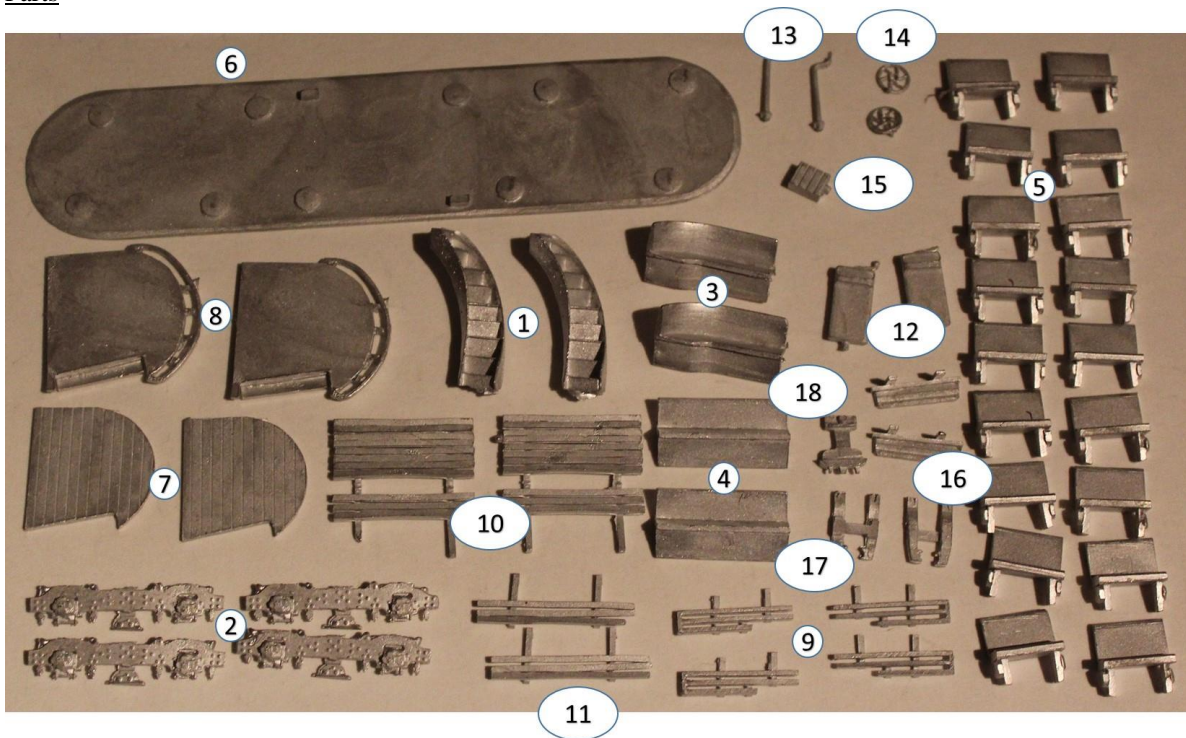

KW Trams

KW 905a London HR2 second batch add on parts.

Parts

1. Stairs	x2
2. Bogie sides	x4
3. Balcony seats curved	x2
4. Balcony seats straight	x2
5. Upper deck seats	x18
6. Roof	x1
7. Upper platform	x2
8. Lower platform	x2
9. Side lifeguards	x4
10. Lifetrays	x2
11. Front lifeguards	x2
12. Controllers	x2
13. Handbrakes	x2
14. Handbrake wheels	x2
15. Conductor box	x1
16. Steps	x2
17. Plough carrier	x2
18. Plough	x1
19. Trolley pole	x2
20. Trolley plank	x2