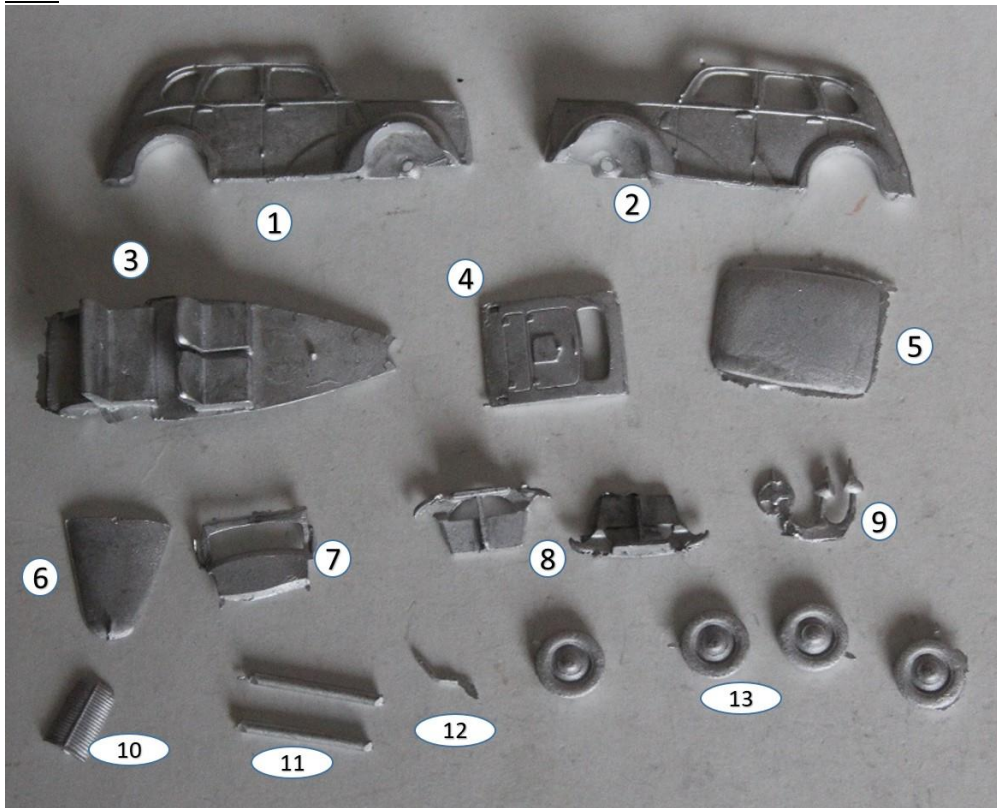

## KW Trams

### KW V04 Ford Prefect.

#### Parts

- |                            |    |
|----------------------------|----|
| 1. Drivers side            | x1 |
| 2. Passengers side         | x1 |
| 3. Floor                   | x1 |
| 4. Back                    | x1 |
| 5. Roof                    | x1 |
| 6. Bonnet                  | x1 |
| 7. Windscreen              | x1 |
| 8. Front and rear bumpers  | x1 |
| 9. Steering wheel & lights | x1 |
| 10. Radiator               | x1 |
| 11. Axles                  | x2 |
| 12. Steering column        | x1 |
| 13. Wheels                 | x4 |