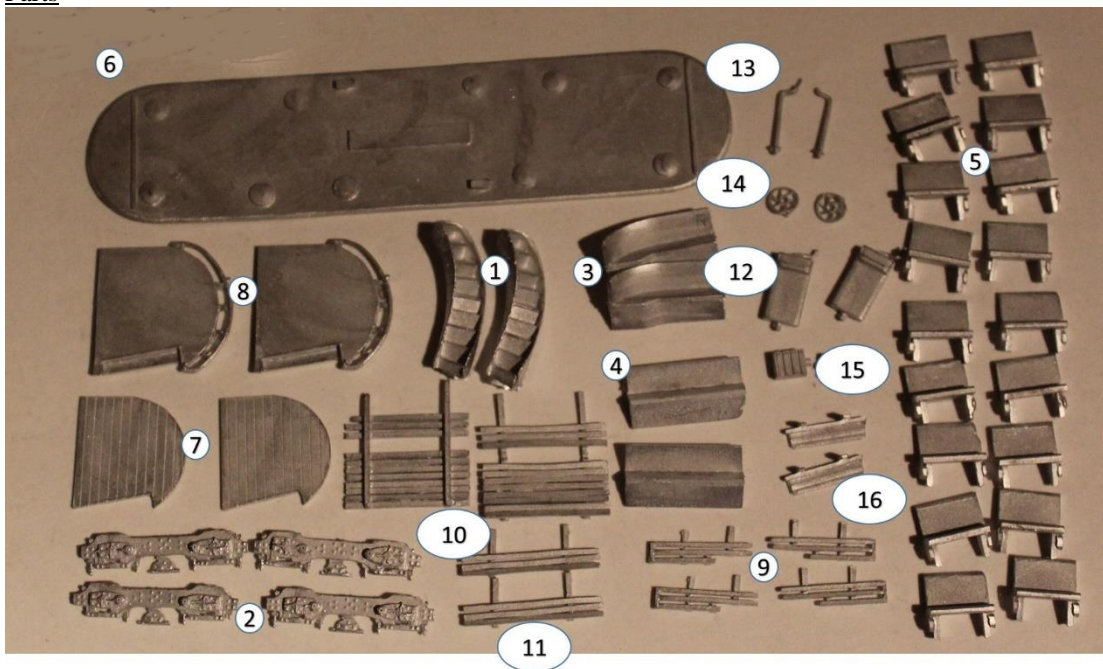

KW Trams

KW 905b Leeds HR2 add on parts.

Parts

1. Stairs	x2
2. Bogie sides	x4
3. Balcony seats curved	x2
4. Balcony seats straight	x2
5. Upper deck seats	x18
6. Roof	x1
7. Upper platform	x2
8. Lower platform	x2
9. Side lifeguards	x4
10. Lifetrays	x2
11. Front lifeguards	x2
12. Controllers	x2
13. Handbrakes	x2
14. Handbrake wheels	x2
15. Conductor box	x1
16. Steps	x2