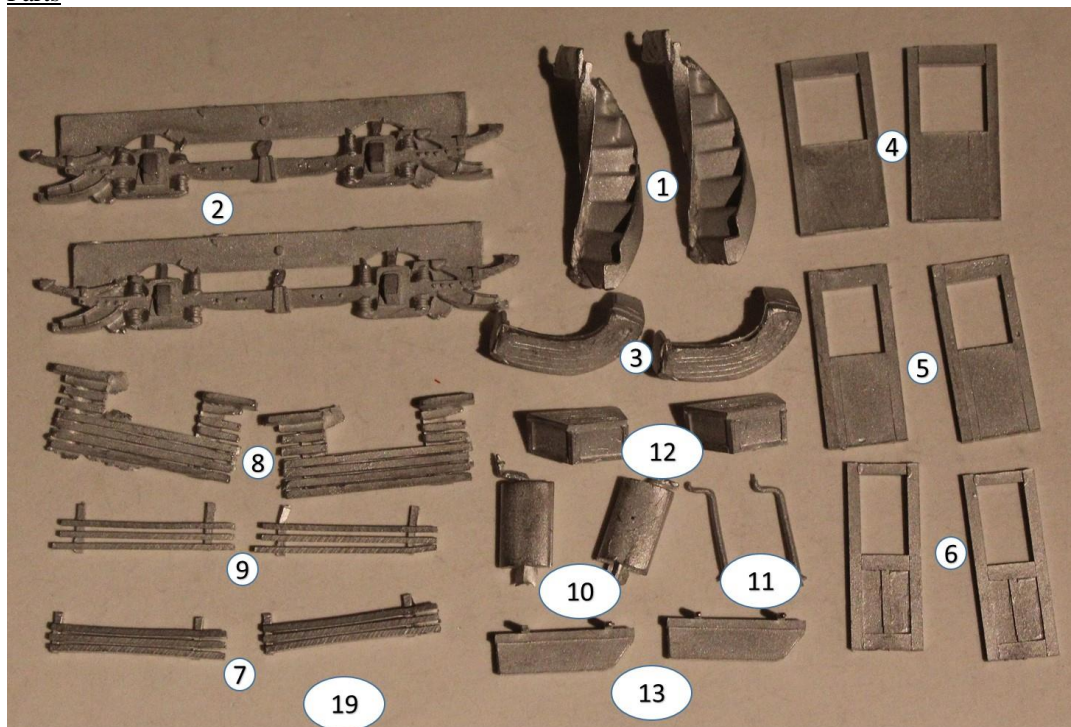

## KW Trams

### KW 906 Leeds Hamilton P22 add on parts.

#### Parts

1. Stairs	x2
2. Truck sides	x2
3. Balcony seats curved	x2
4. Wide upper partition	x2
5. Narrow upper partition	x2
6. Partition door	x2
7. Side lifeguards	x2
8. Lifetrays	x2
9. Front lifeguards	x2
10. Controllers	x2
11. Handbrakes	x2
12. Angled balcony seats	x2
13. Steps	x2