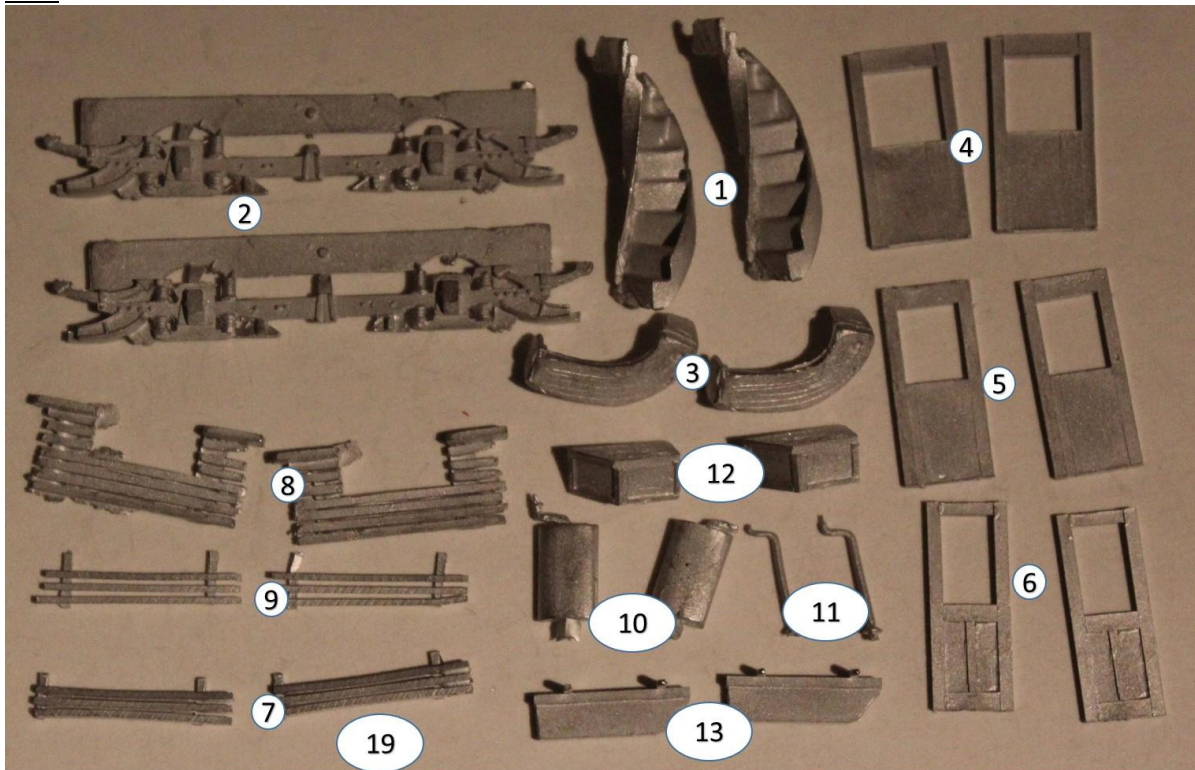

KW Trams

KW 906a Leeds Hamilton P22 tb add on parts.

Parts

- | | |
|---------------------------|----|
| 1. Stairs | x2 |
| 2. Truck sides | x2 |
| 3. Balcony seats curved | x2 |
| 4. Wide upper partition | x2 |
| 5. Narrow upper partition | x2 |
| 6. Partition door | x2 |
| 7. Side lifeguards | x2 |
| 8. Lifetrays | x2 |
| 9. Front lifeguards | x2 |
| 10. Controllers | x2 |
| 11. Handbrakes | x2 |
| 12. Angled balcony seats | x2 |
| 13. Steps | x2 |