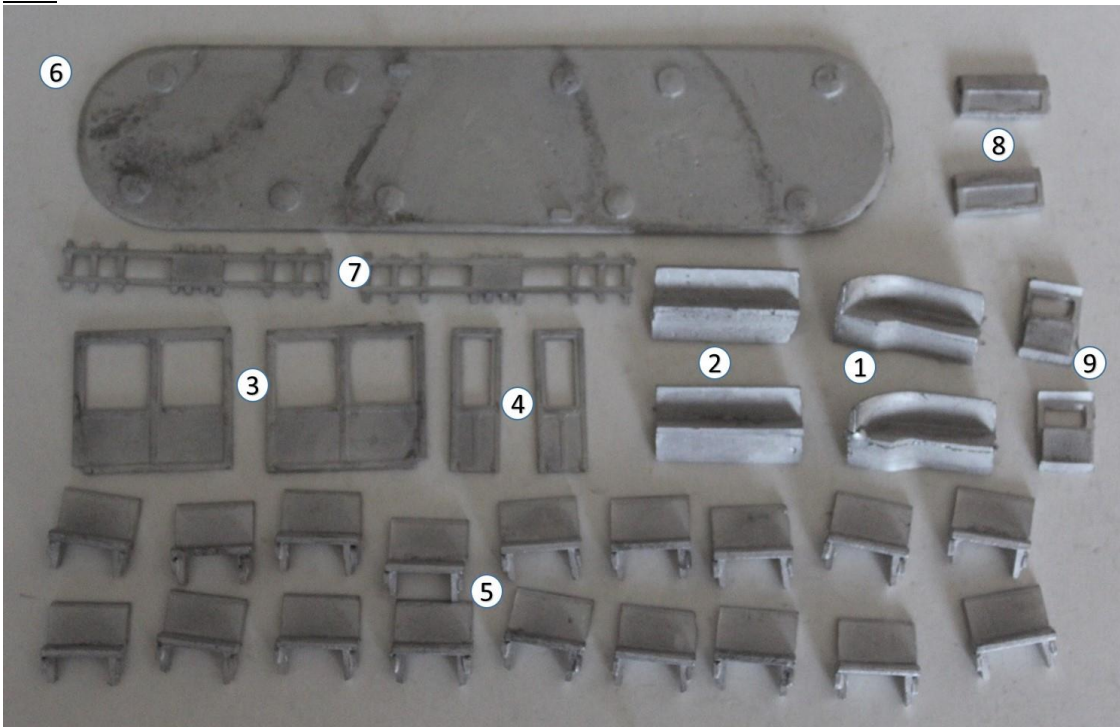

KW Trams

KW 907 London Alpax add on parts.

Parts

- | | |
|---------------------------|-----|
| 1. Balcony seats curved | x2 |
| 2. Balcony seats straight | x2 |
| 3. Upper partition | x2 |
| 4. Partition door | x2 |
| 5. Upper deck seats | x18 |
| 6. Roof | x1 |
| 7. Trolley plank | x2 |
| 8. Destination | x2 |
| 9. Destination 2 | x2 |