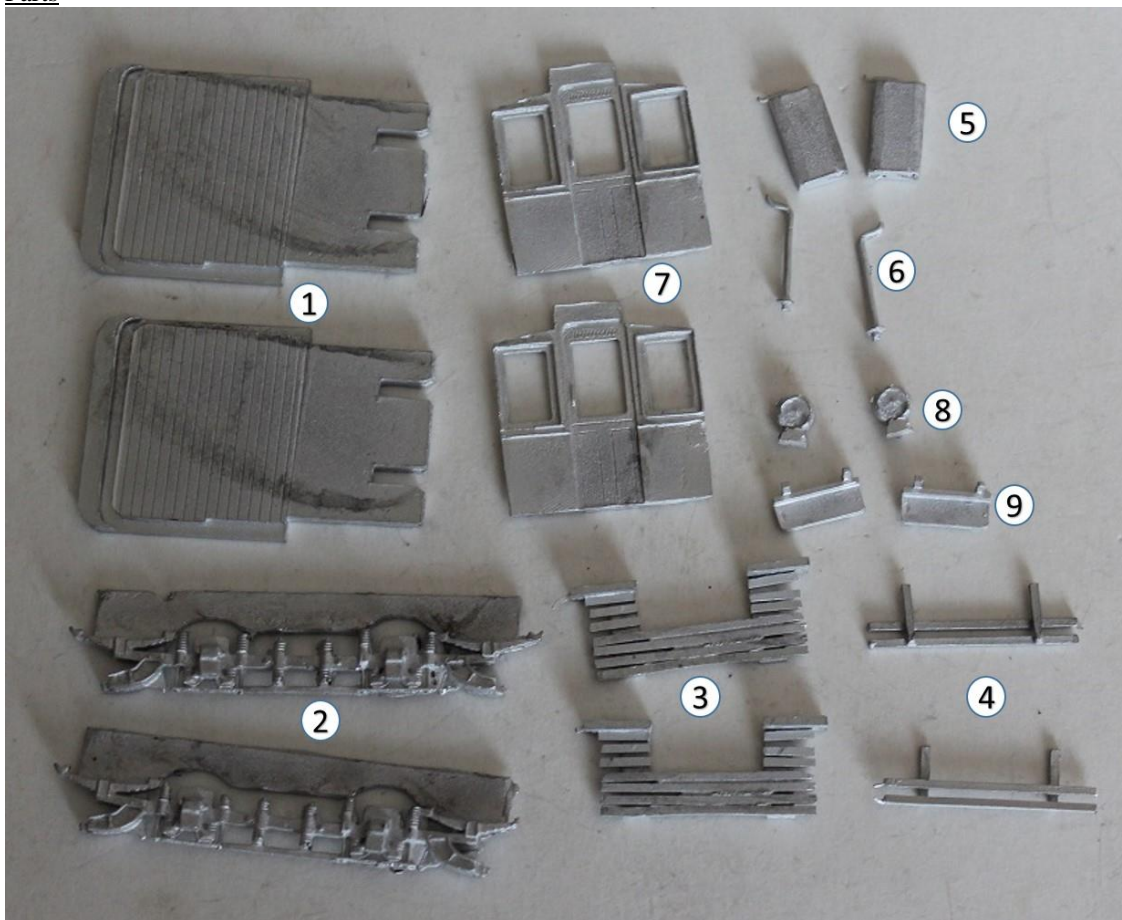

## KW Trams

### KW 909 Southampton demi car add on parts.

#### Parts

- |                |    |
|----------------|----|
| 1. Platform    | x2 |
| 2. Truck sides | x2 |
| 3. Lifetray    | x2 |
| 4. Lifeguard   | x2 |
| 5. Controller  | x2 |
| 6. Handbrake   | x2 |
| 7. Bulkhead    | x2 |
| 8. Roof lamp   | x2 |
| 9. Step        | x2 |