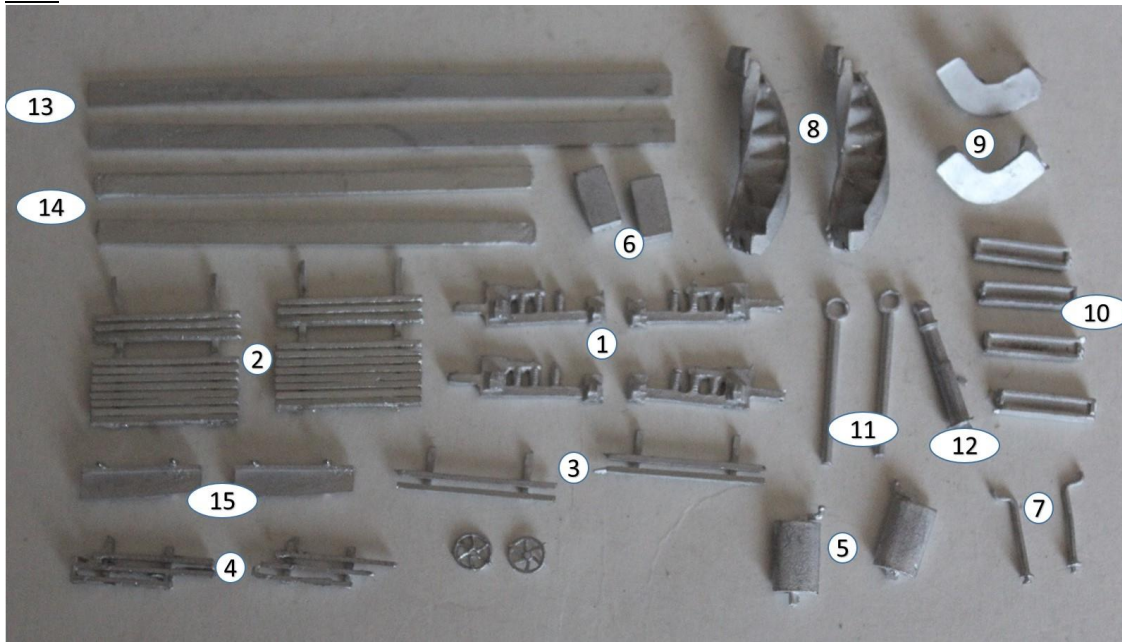

## KW Trams

### KW 911 Llandudno ex Bournemouth add on parts.

#### Parts

1. Bogie sides	x4
2. Lifefray	x2
3. Lifeguard	x2
4. Side lifeguard	x2
5. Controller	x2
6. Resistance box	x2
7. Handbrake	x2
8. Stairs	x2
9. Balcony seats curved	x2
10. Destination boxes	x4
11. Lamp standard	x2
12. Trolley mast	x1
13. Decency panel sides	x2
14. Decency panel ends (to bend)	x2
15. Steps	x2