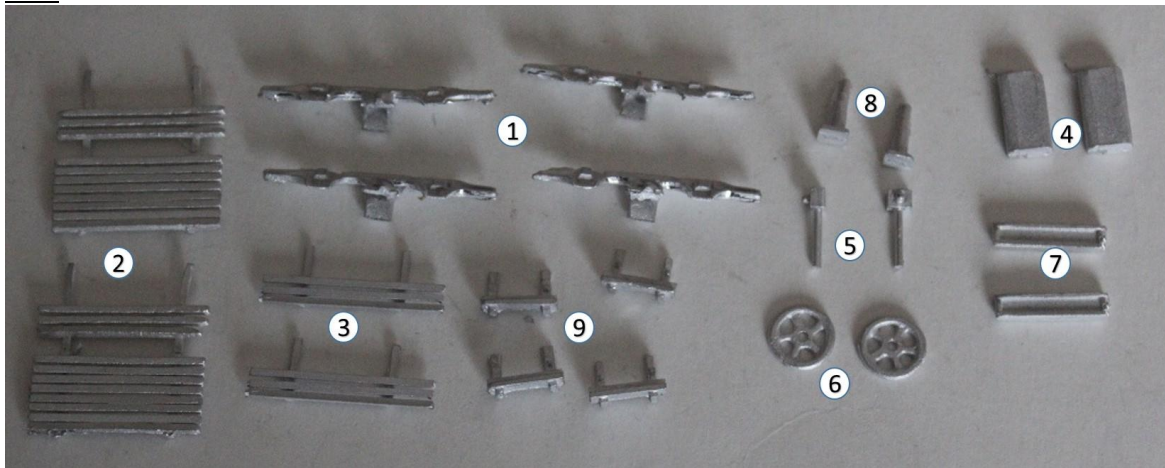

KW Trams

KW 912 Llandudno rebuilt 17 add on parts.

Parts

1.	Bogie sides	x4
2.	Lifetray	x2
3.	Lifeguard	x2
4.	Controller	x2
5.	Handbrake standard	x2
6.	Handbrake wheel	x2
7.	Destination box	x2
8.	Trolley mast	x2
9.	Steps	x4