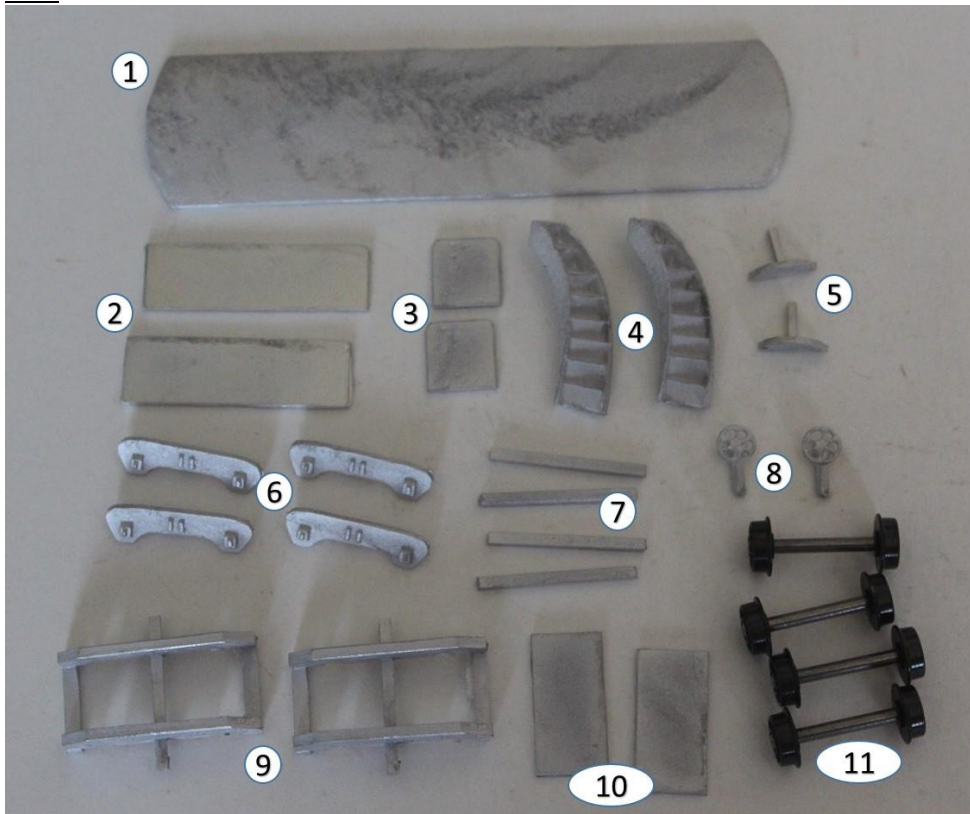

KW Trams

KW 913 Birmingham steam tram trailer add on parts.

Parts

1.	Roof	x1
2.	Dash - long	x2
3.	Dash - short	x2
4.	Stairs	x2
5.	Step	x2
6.	Bogie sides	x4
7.	Axle retainers	x4
8.	Handbrake wheel	x2
9.	Bogie chassis	x2
10.	Bogie top plate	x2
11.	OO gauge axles	x4