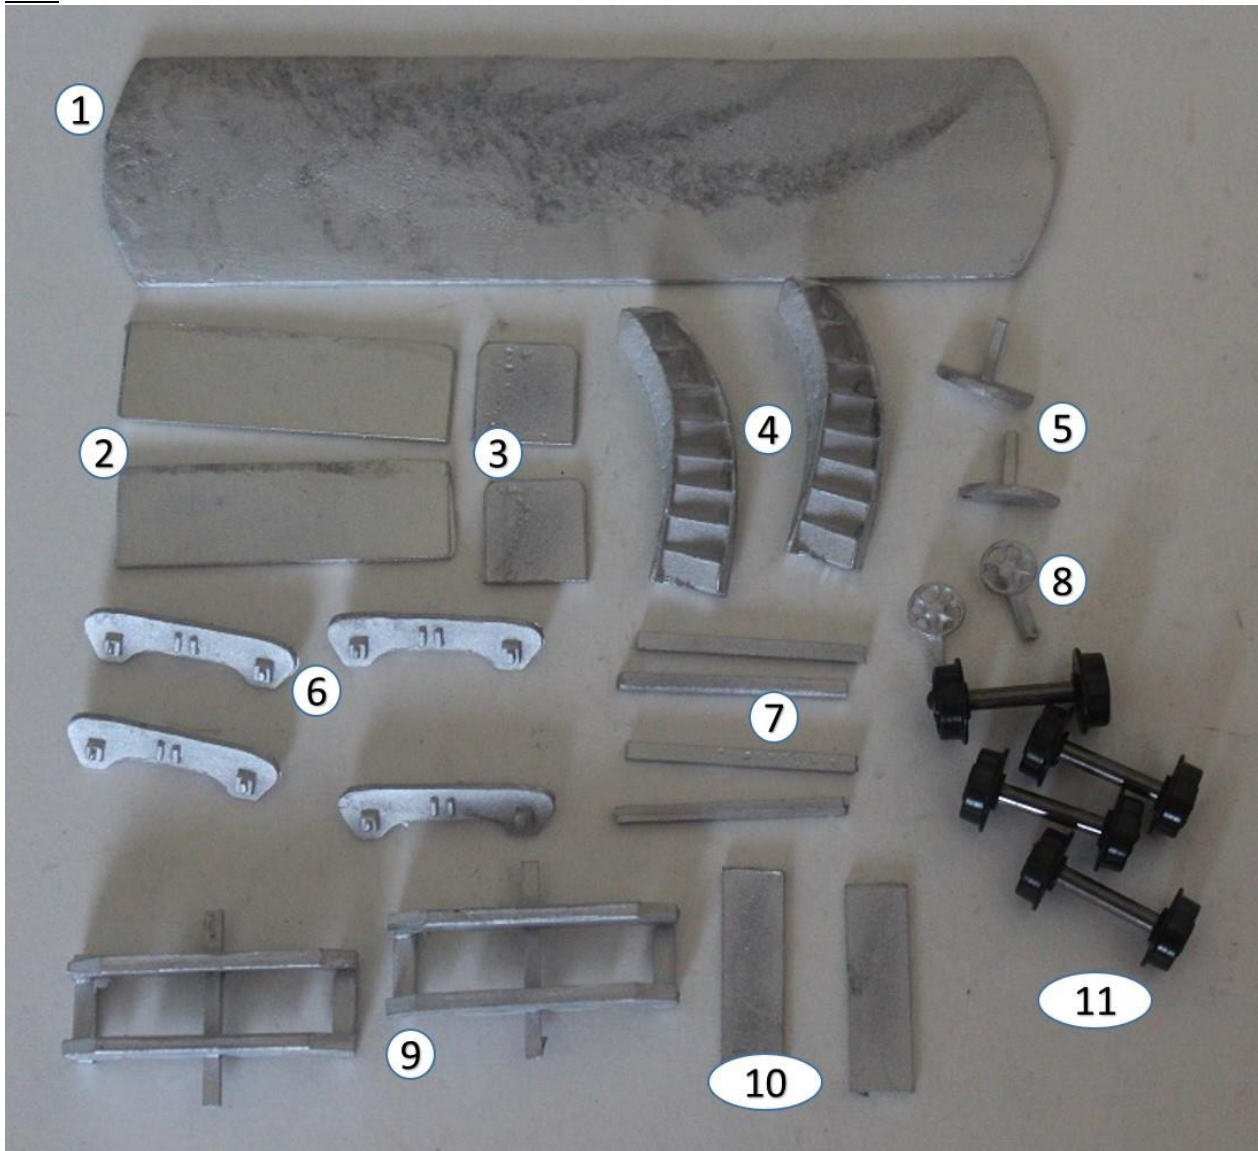

KW Trams

KW 913a Birmingham steam tram trailer TT add on parts.

Parts

1. Roof	x1
2. Dash - long	x2
3. Dash - short	x2
4. Stairs	x2
5. Step	x2
6. Bogie sides	x4
7. Axle retainers	x4
8. Handbrake wheel	x2
9. Bogie chassis	x2
10. Bogie top plate	x2
11. TT gauge axles	x4