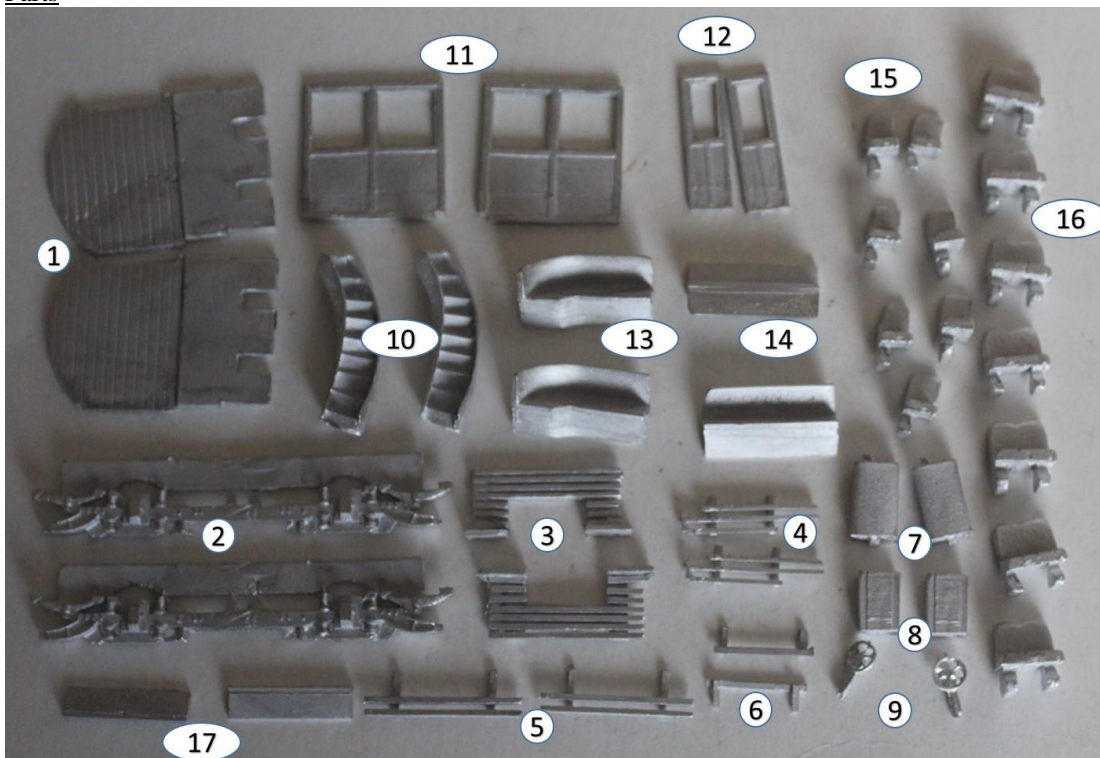

## KW Trams

### KW 914 Sheffield Standard add on parts.

#### Parts

1. Platform	x2
2. Truck sides	x2
3. Lifetray	x2
4. Lifeguard	x2
5. Side lifeguard	x2
6. Under step lifeguard	x2
7. Controller	x2
8. Resistance box	x2
9. Handbrake standard	x2
10. Stairs	x2
11. Upper partition wide	x2
12. Upper partition door	x2
13. Balcony seats curved	x2
14. Balcony seats straight	x2
15. Upper deck single seats	x7
16. Upper deck double seats	x7
17. Step	x2