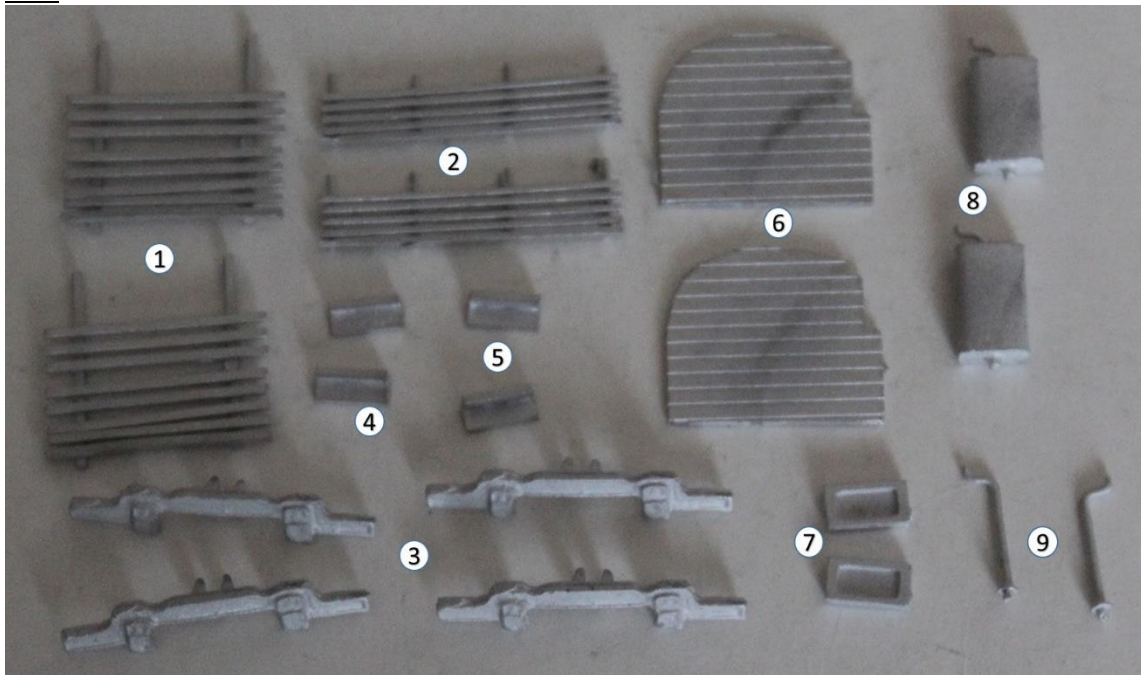

## KW Trams

### KW 915 Blackpool Glasshouse add on parts.

#### Parts

- |                           |    |
|---------------------------|----|
| 1. Life tray              | x2 |
| 2. Middle side lifeguards | x2 |
| 3. Bogie sides            | x4 |
| 4. Upper step             | x2 |
| 5. Lower step             | x2 |
| 6. Platform               | x2 |
| 7. Small destination box  | x2 |
| 8. Controller             | x2 |
| 9. Handbrake              | x2 |