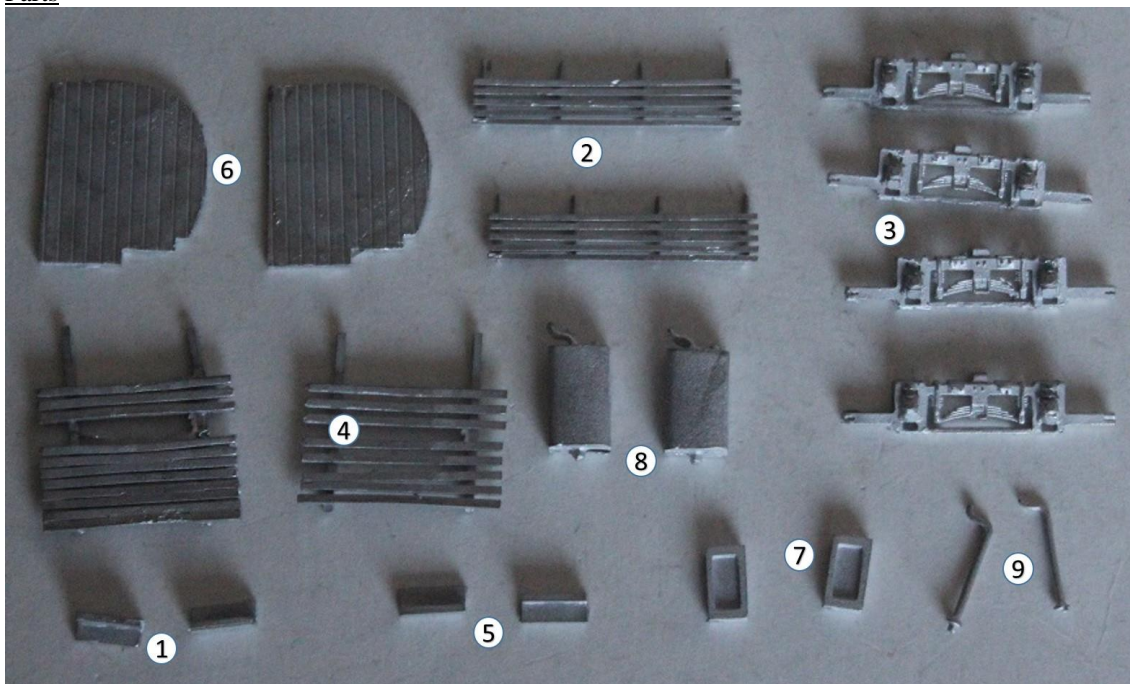

## KW Trams

### KW 915a Blackpool Glasshouse alternate add on parts.

#### Parts

- |                           |    |
|---------------------------|----|
| 1. Life tray              | x2 |
| 2. Middle side lifeguards | x2 |
| 3. Bogie sides            | x4 |
| 4. Upper step             | x2 |
| 5. Lower step             | x2 |
| 6. Platform               | x2 |
| 7. Small destination box  | x2 |
| 8. Controller             | x2 |
| 9. Handbrake              | x2 |