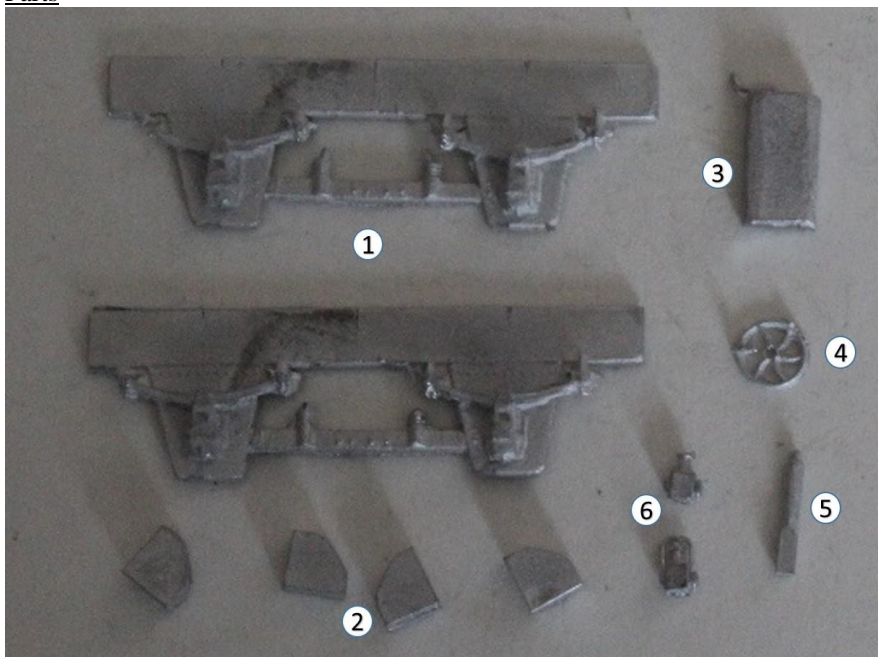

KW Trams

KW 917 Blackpool EE Loco add on parts.

Parts

- | | | |
|----|-----------------|----|
| 1. | Truck sides | x2 |
| 2. | Sand boxes | x4 |
| 3. | Controller | x1 |
| 4. | Handbrake wheel | x1 |
| 5. | Handbrake post | x1 |
| 6. | Headlamp | x2 |