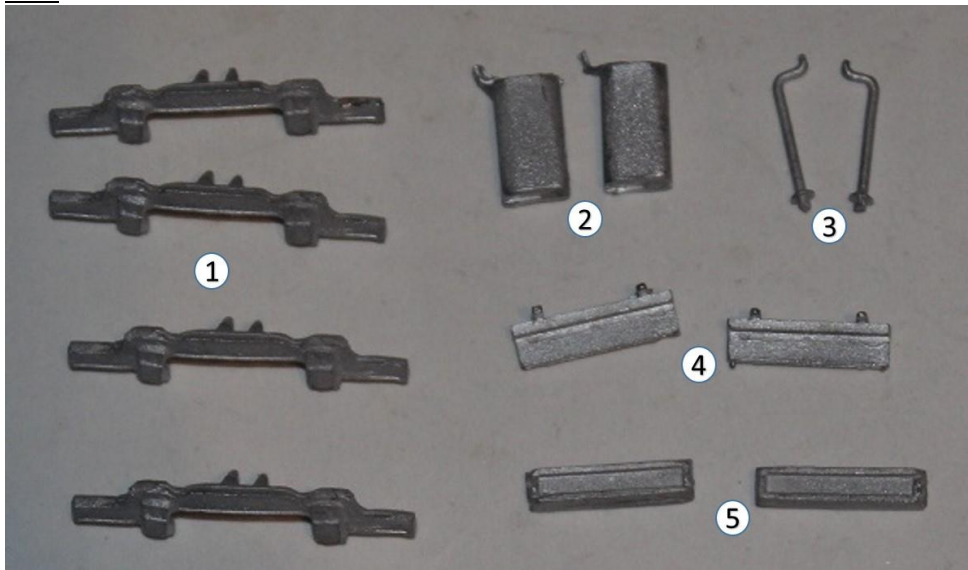

KW Trams

KW 918 Blackpool Pantograph add on parts.

Parts

- | | |
|--------------------|----|
| 1. Bogie sides | x4 |
| 2. Controller | x2 |
| 3. Handbrake | x2 |
| 4. Step | x2 |
| 5. Destination box | x2 |