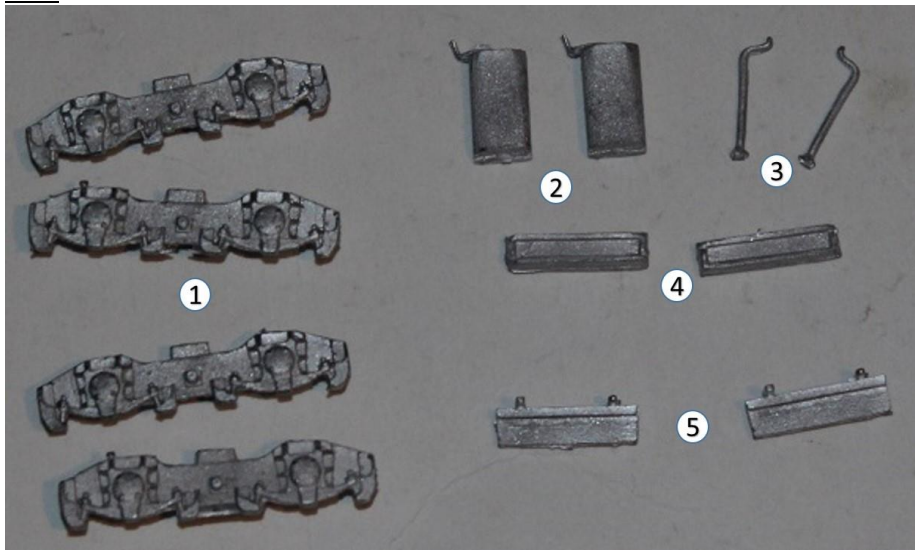

KW Trams

KW 918a Blackpool Pantograph later add on parts.

Parts

- | | |
|--------------------|----|
| 1. Bogie sides | x4 |
| 2. Controller | x2 |
| 3. Handbrake | x2 |
| 4. Destination box | x2 |
| 5. Step | x2 |