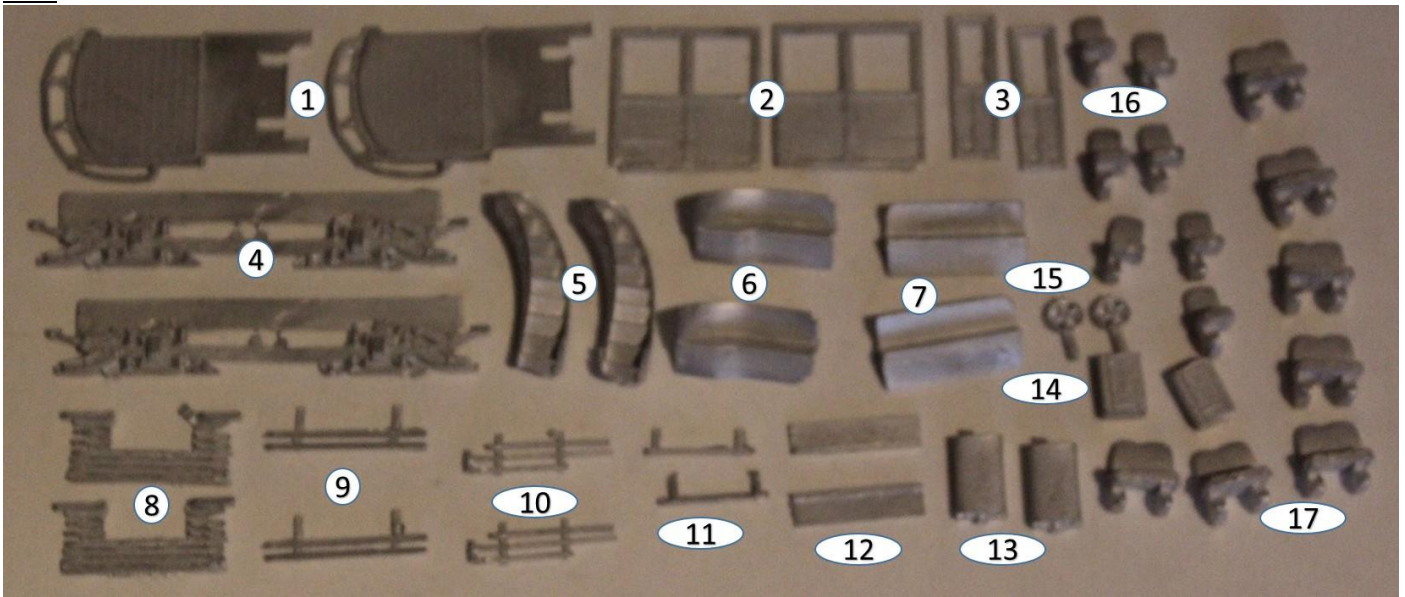

KW Trams

KW 919 Sheffield Rocker Panel add on parts.

Parts

- | | |
|-----------------------------|----|
| 1. Platform | x2 |
| 2. Upper deck partitions | x2 |
| 3. Upper deck doors | x2 |
| 4. Truck sides | x2 |
| 5. Stairs | x2 |
| 6. Balcony seats curved | x2 |
| 7. Balcony seats straight | x2 |
| 8. Lifetray | x2 |
| 9. Lifeguard | x2 |
| 10. Side lifeguard | x2 |
| 11. Under step lifeguard | x2 |
| 12. Step | x2 |
| 13. Controller | x2 |
| 14. Resistance box | x2 |
| 15. Handbrake standard | x2 |
| 16. Upper deck single seats | x7 |
| 17. Upper deck double seats | x7 |