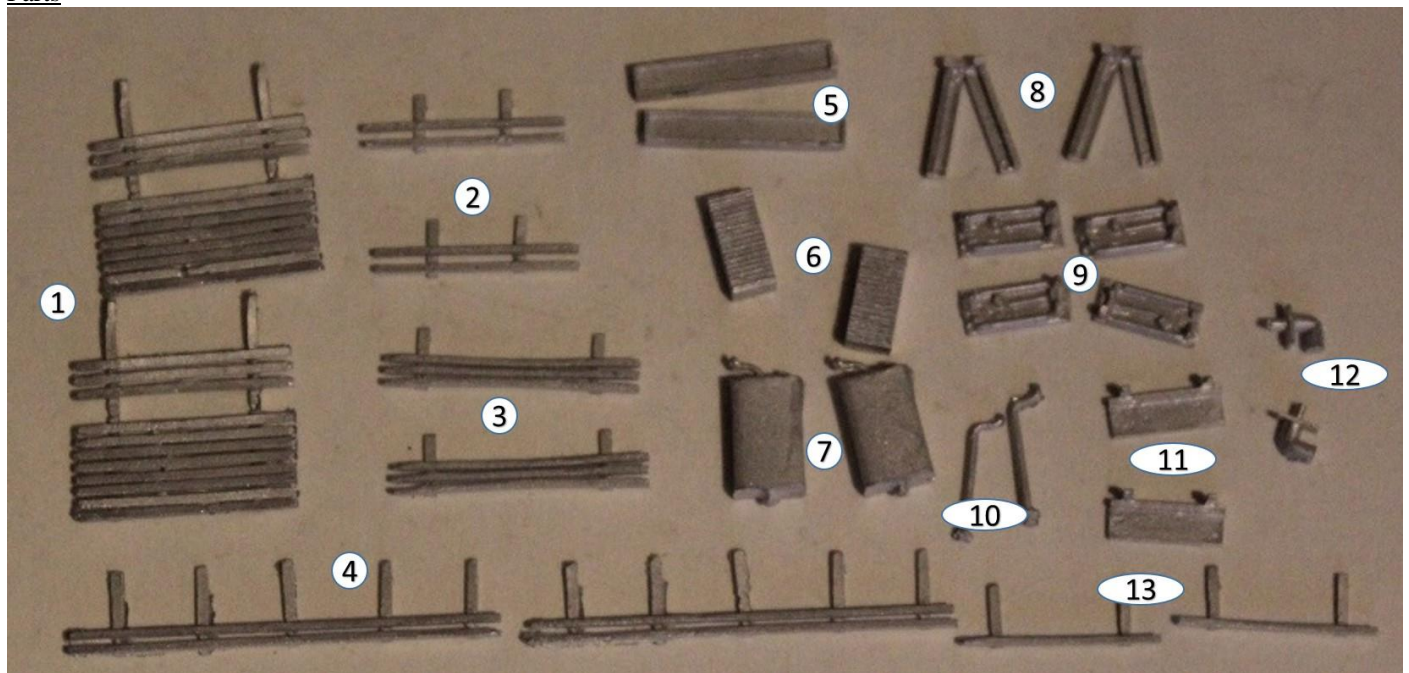

KW Trams

KW 920 Liverpool 757 add on parts.

Parts

1.	Lifetray	x2
2.	Short side lifeguard	x2
3.	Front lifeguard	x2
4.	Side lifeguard	x2
5.	Side destination box	x2
6.	Resistance box	x2
7.	Controller	x2
8.	Trolley tower	x2
9.	Bogie sides	x4
10.	Handbrake	x2
11.	Step	x2
12.	Connector	x2
13.	Under step lifeguard	x2