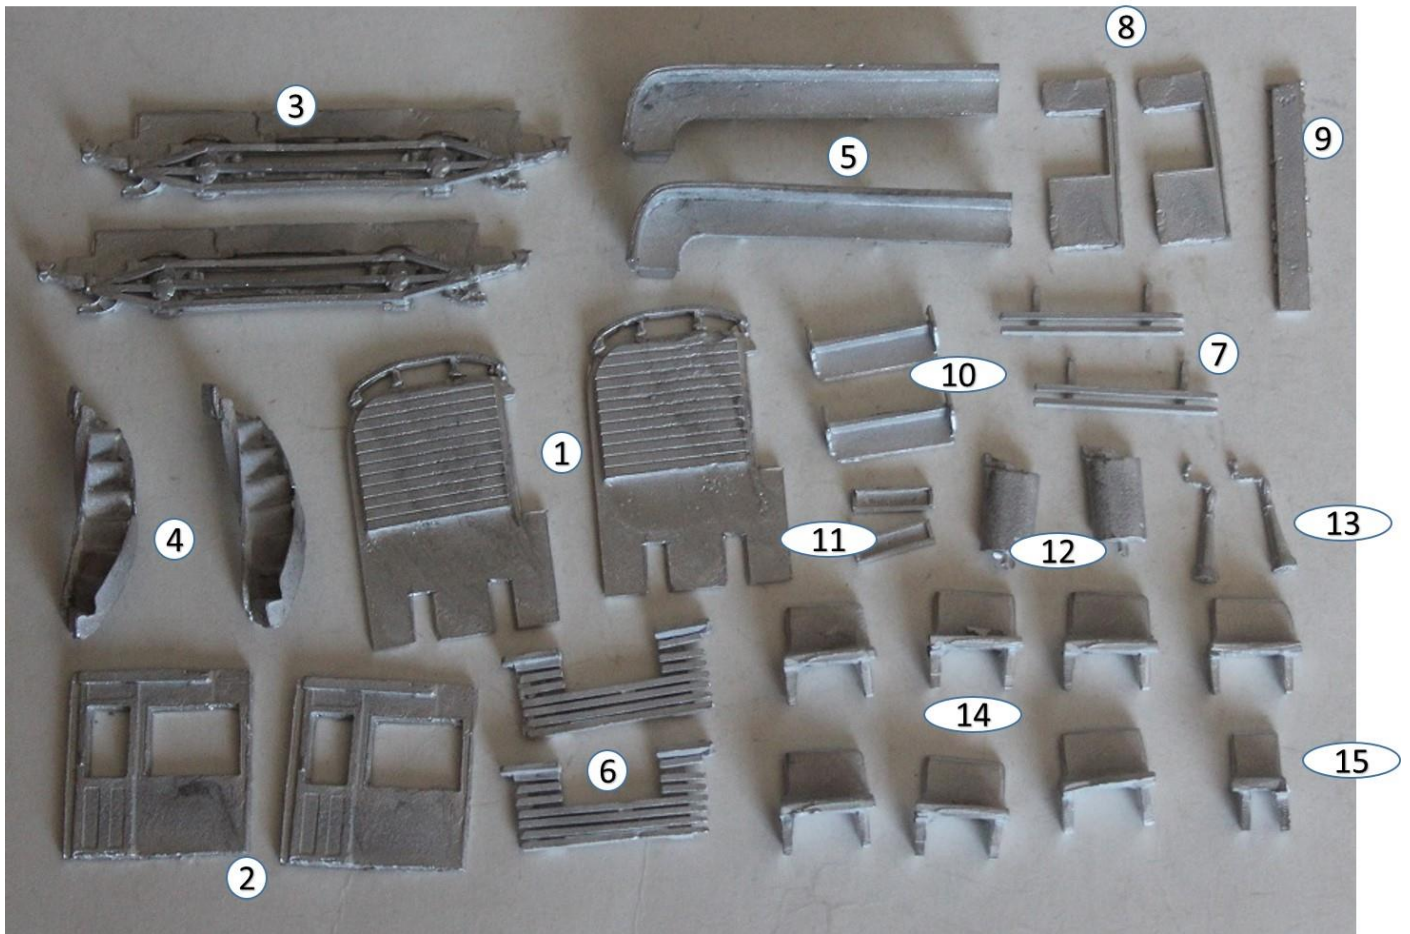

KW Trams

KW 922 Portsmouth 1 add on parts.

Parts

- | | |
|-------------------------------|----|
| 1. Platform | x2 |
| 2. Upper deck partitions | x2 |
| 3. Truck sides | x2 |
| 4. Stairs | x2 |
| 5. Balcony seats curved | x2 |
| 6. Lifetray | x2 |
| 7. Lifeguard | x2 |
| 8. Upper deck side partitions | x2 |
| 9. Trolley plank | x1 |
| 10. Step | x2 |
| 11. Destination box | x2 |
| 12. Controller | x2 |
| 13. Handbrake standard | x2 |
| 14. Upper deck single seats | x7 |
| 15. Upper deck double seats | x1 |