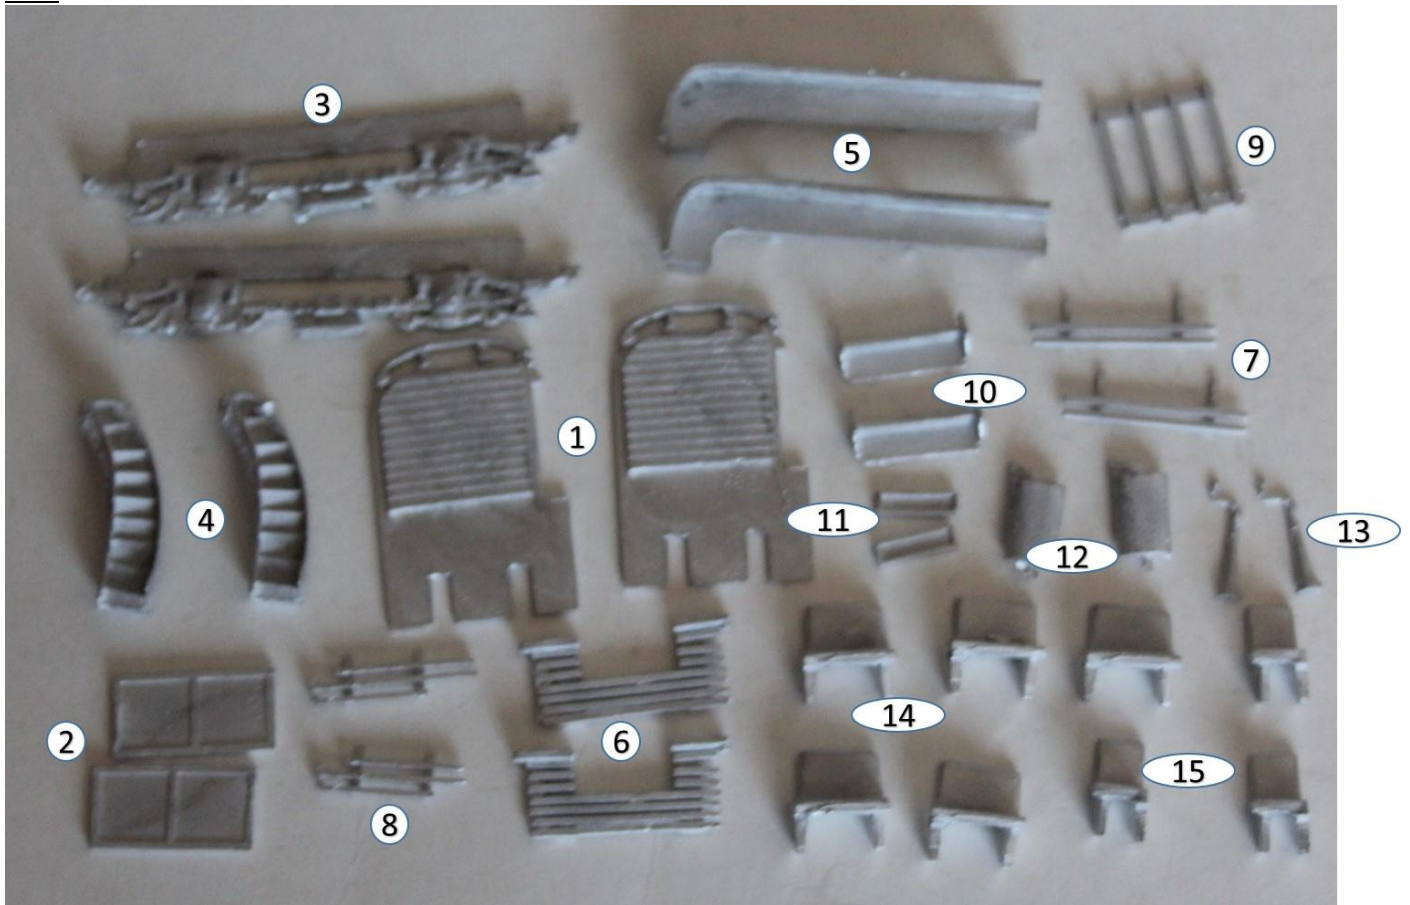

## KW Trams

### KW 922a Sunderland 45 add on parts.

#### Parts

1. Platform	x2
2. Upper deck partitions	x2
3. Truck sides	x2
4. Stairs	x2
5. Balcony seats curved	x2
6. Lifetray	x2
7. Lifeguard	x2
8. Side lifeguard	x2
9. Trolley plank	x1
10. Step	x2
11. Destination box	x2
12. Controller	x2
13. Handbrake standard	x2
14. Upper deck single seats	x5
15. Upper deck double seats	x3