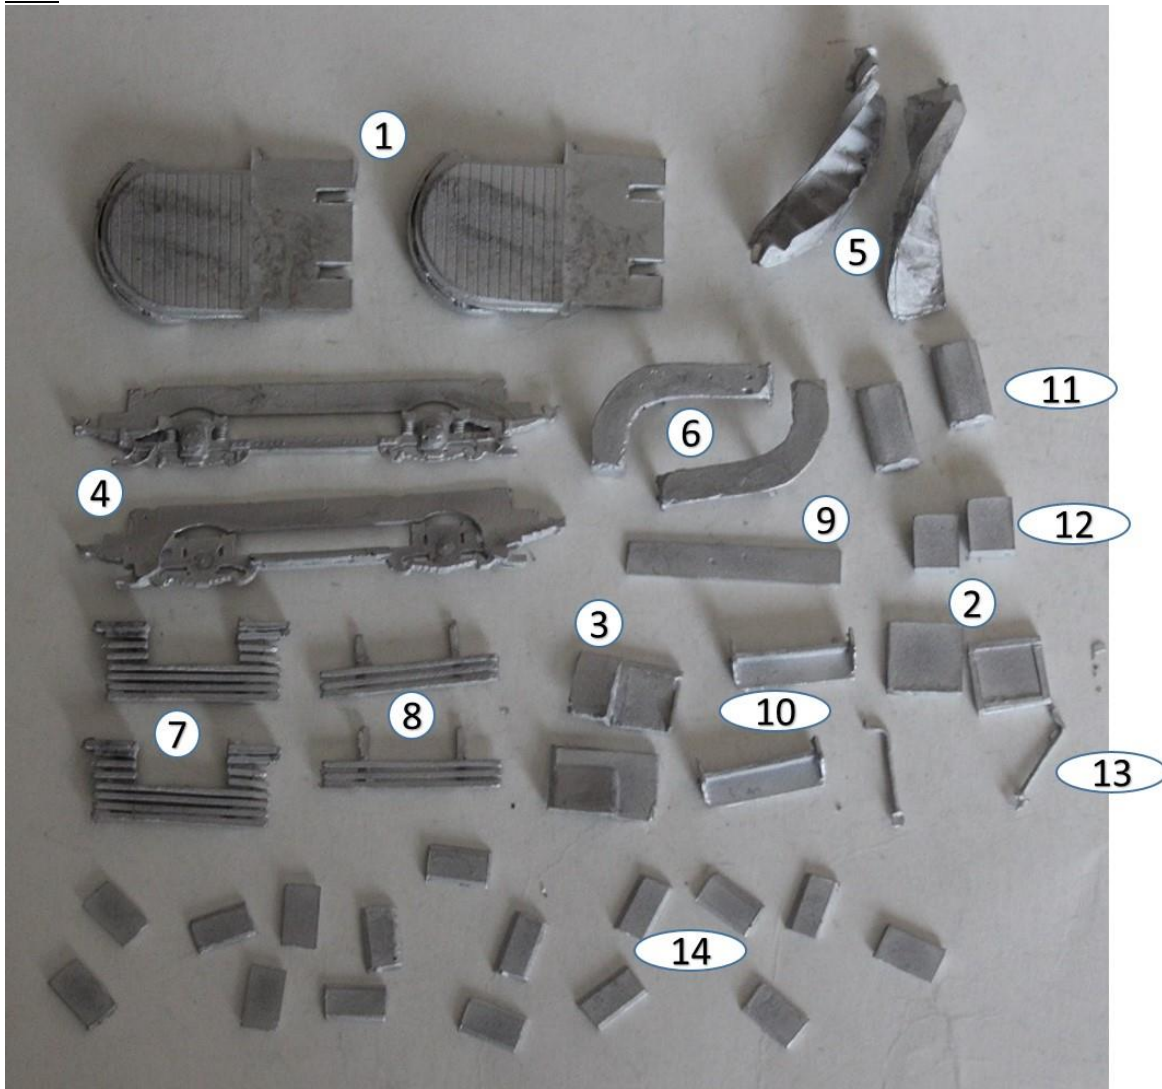

## KW Trams

### KW 923 Southampton domed roof add on parts.

#### Parts

|                               |     |
|-------------------------------|-----|
| 1. Platform                   | x2  |
| 2. Upper deck partitions      | x2  |
| 3. Upper deck stair partition | x2  |
| 4. Truck sides                | x2  |
| 5. Stairs                     | x2  |
| 6. Balcony seats curved       | x2  |
| 7. Lifetray                   | x2  |
| 8. Lifeguard                  | x2  |
| 9. Trolley plank              | x1  |
| 10. Step                      | x2  |
| 11. Controller                | x2  |
| 12. Resistance box            | x2  |
| 13. Handbrake standard        | x2  |
| 14. Upper deck single seats   | x16 |