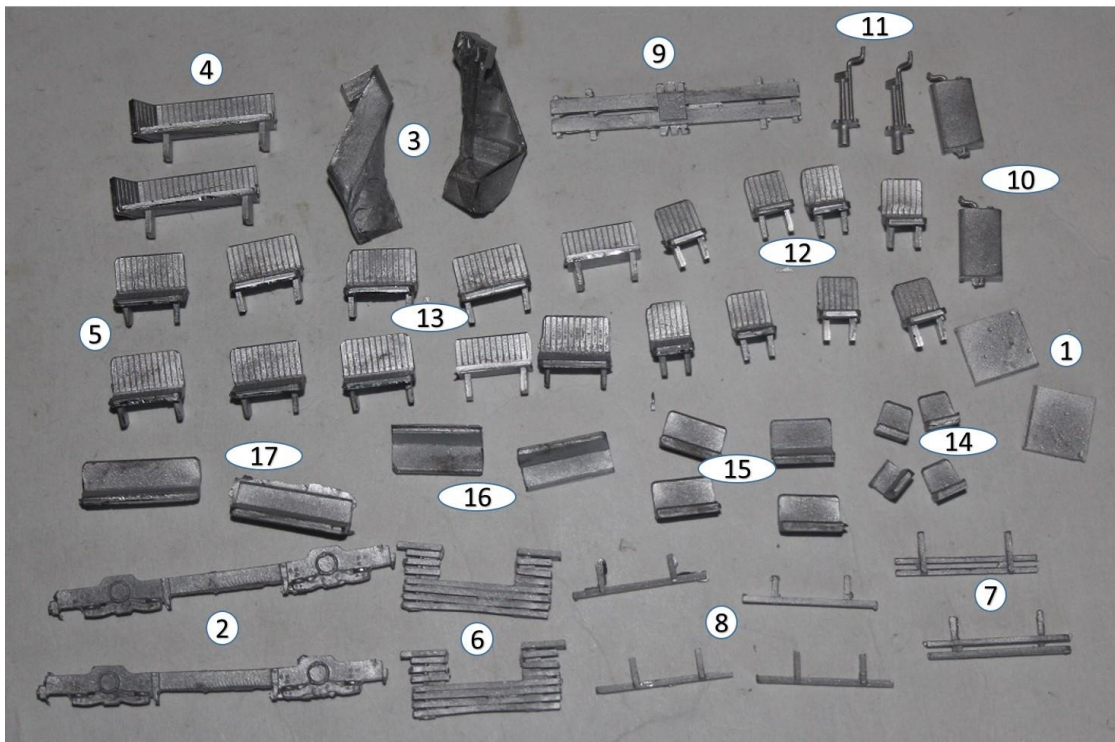

KW Trams

KW 924 Sheffield Roberts add on parts.

Parts

1. Upper deck partitions	x2
2. Truck sides	x2
3. Stairs	x2
4. Balcony seats curved	x2
5. Balcony seats straight	x2
6. Lifetray	x2
7. Lifeguard	x2
8. Side lifeguards	x4
9. Trolley plank	x1
10. Controller	x2
11. Handbrake standard	x2
12. Upper deck single seats	x8
13. Upper deck double seats	x8
14. Lower deck single seats	x4
15. Lower deck double seats	x4
16. Lower deck triple seats	x2
17. Lower deck quad seats	x2