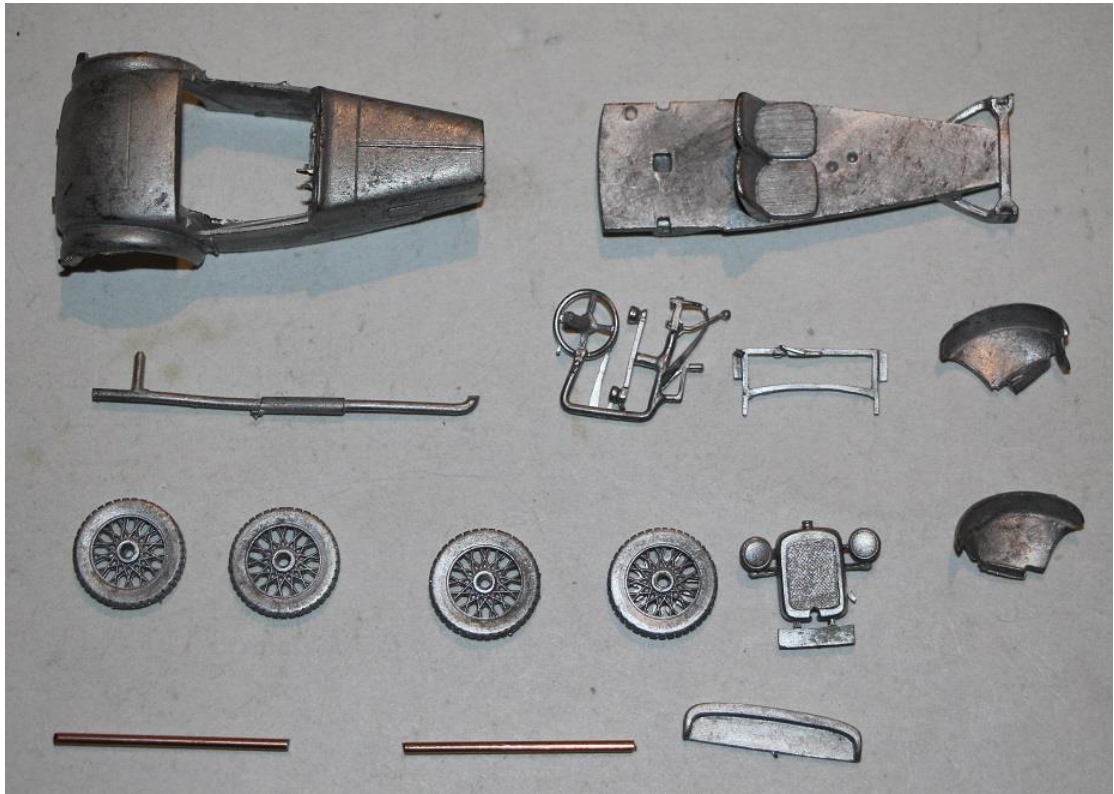

KW Trams

M119 Austin 7 Nippy

Parts

MOTORKITS

PARTS LIST

- | | |
|---------------|---------------------|
| 1. BODY | 8. TONNEAU |
| 2. RADIATOR | 9. STEERING WHEEL |
| 3. CHASSIS | 10. WINDSCREEN |
| 4. GLAZING | 11. NUMBERPLATE |
| 5. GEAR LEVER | 12. EXHAUST |
| 6. WING R.H. | 13. STARTING HANDLE |
| 7. WING L.H. | 14. AXLES (2) |

KIT OR.19

7mm/Pt - 1:43