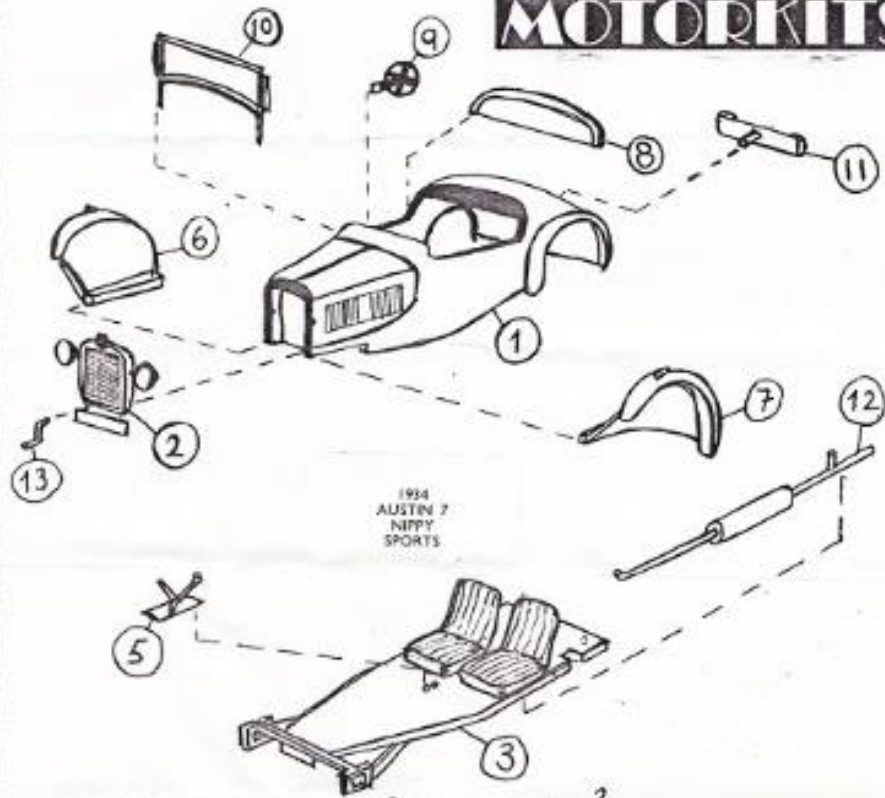

KW Trams

M119 Austin 7 Nippy

Parts

MOTORKITS

PARTS LIST

- | | |
|---------------|---------------------|
| 1. BODY | 8. TONNEAU |
| 2. RADIATOR | 9. STEERING WHEEL |
| 3. CHASSIS | 10. WINDSCREEN |
| 4. GLAZING | 11. NUMBERPLATE |
| 5. GEAR LEVER | 12. EXHAUST |
| 6. WING R.H. | 13. STARTING HANDLE |
| 7. WING L.H. | 14. AXLES (2) |

KIT OR.19

7mm/Pt - 1:43