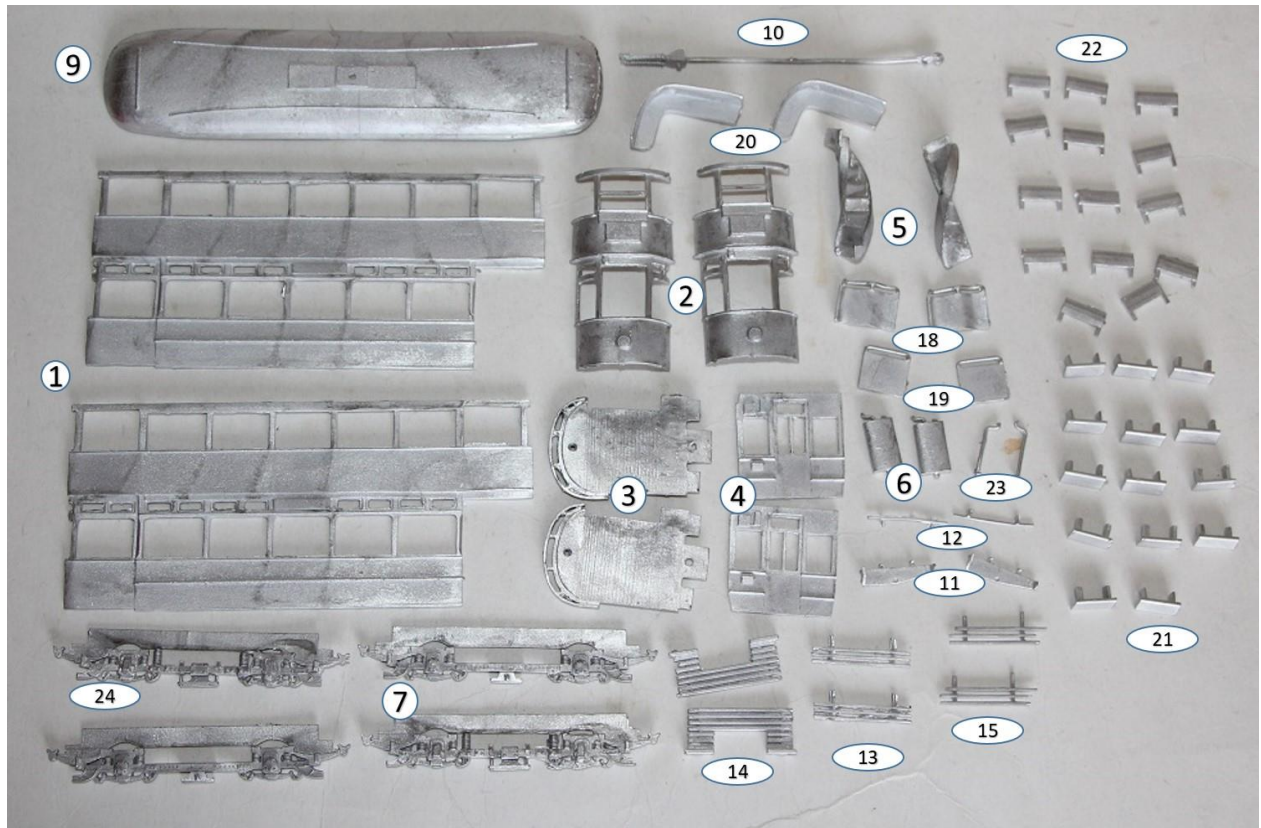

KW Trams

Pilcher car

Parts

Parts List

1. Sides	x2
2. Ends	x2
3. Platforms	x2
4. Bulkheads	x2
5. Stairs	x2
6. Controllers	x2
7. Truck sides	x2
9. Roof	x1
10. Trolley pole	x1
11. Steps	x2
12. Step lifeguards	x2
13. End lifeguards	x2
14. Lifetrays	x2
15. Side lifeguards	x2
18. Side stair partition	x2
19. End stair partition	x2
20. Curved seat	x2
21. Upper seats	x14
22. Upper seat backs	x14
23. Handbrakes	x2
24. Alternative truck side	x2

1. BODY SIDES.
 2. CAR ENDS.
 3. PLATFORMS.
 4. BULK HEADS.
 5. STAIRS.
 6. CONTROLLERS.
 7. TRUCKSIDES.
 8. AXLE BOXES.
 9. ROOF.
 10. TROLLEY POLE.
 11. STEPS.
 12. STEP GUARDS.
 13. FRONT GUARDS.
 14. LIFE TRAYS.
 15. SIDE GUARDS.
 16. TRACTION UNIT, 12V.D.C.
 17. SCREW.
 18. SIDE STAIRWELL PARTITIONS.
 19. END STAIRWELL PARTITIONS.
 20. CURVED END SEATS.
- DRIVER AND CONDUCTOR.
GLAZING.
PLASTICARD.
SEAT STRIP.
HANDRAIL WIRE.
TRANSFERS.

UPPER DECK TEMPLATE & SEAT PLAN

MANCHESTER 'PILCHER'