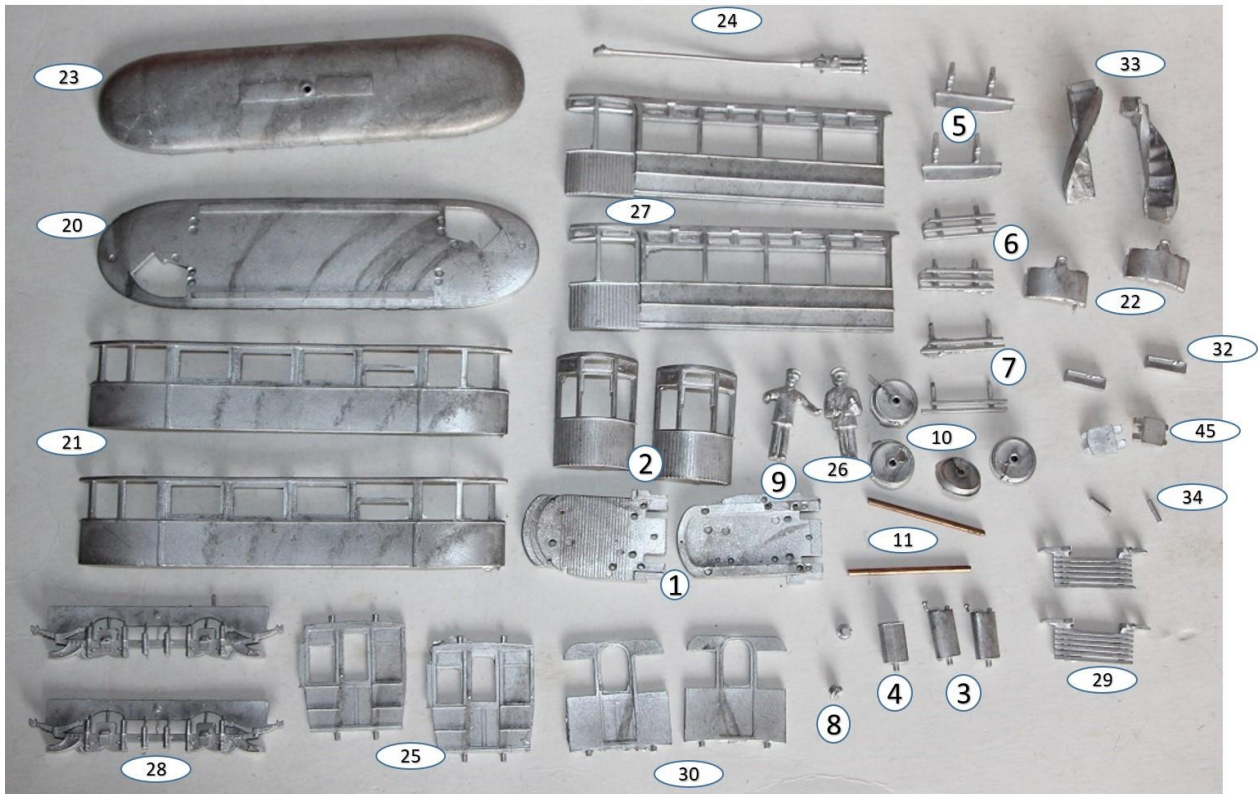

# KW Trams

### Parts

No	Qty	Description	No	Qty	Description
1	2	Platform	21	2	Upper side
2	2	Vestibule fronts	22	2	Upper end
3	2	Controllers West	23	1	Roof
4	1	Resistance box	24	1	Trolley pole
5	2	Platform steps	25	2	Lower bulkhead
6	2	Side lifeguards	26	1	Conductor
7	2	Front lifeguards	27	2	Saloon side 4w
8	2	Headlamps	28	2	Truckside 6'0"
9	1	Driver	29	2	Lifetray (for 28)
10	4	Wheels (static)	30	2	Upper bulkhead
11	2	Axles	31	2	Balcony front
12	1	Plastic floor	32	2	Route board
13	1	Thin wire	33	2	Spiral stairs
14	2	Seating strip	34	2	Tubular lamp
15	1	Glazing	35	1	Nickel strip
20	1	Upper floor	45	2	Dest. Box small