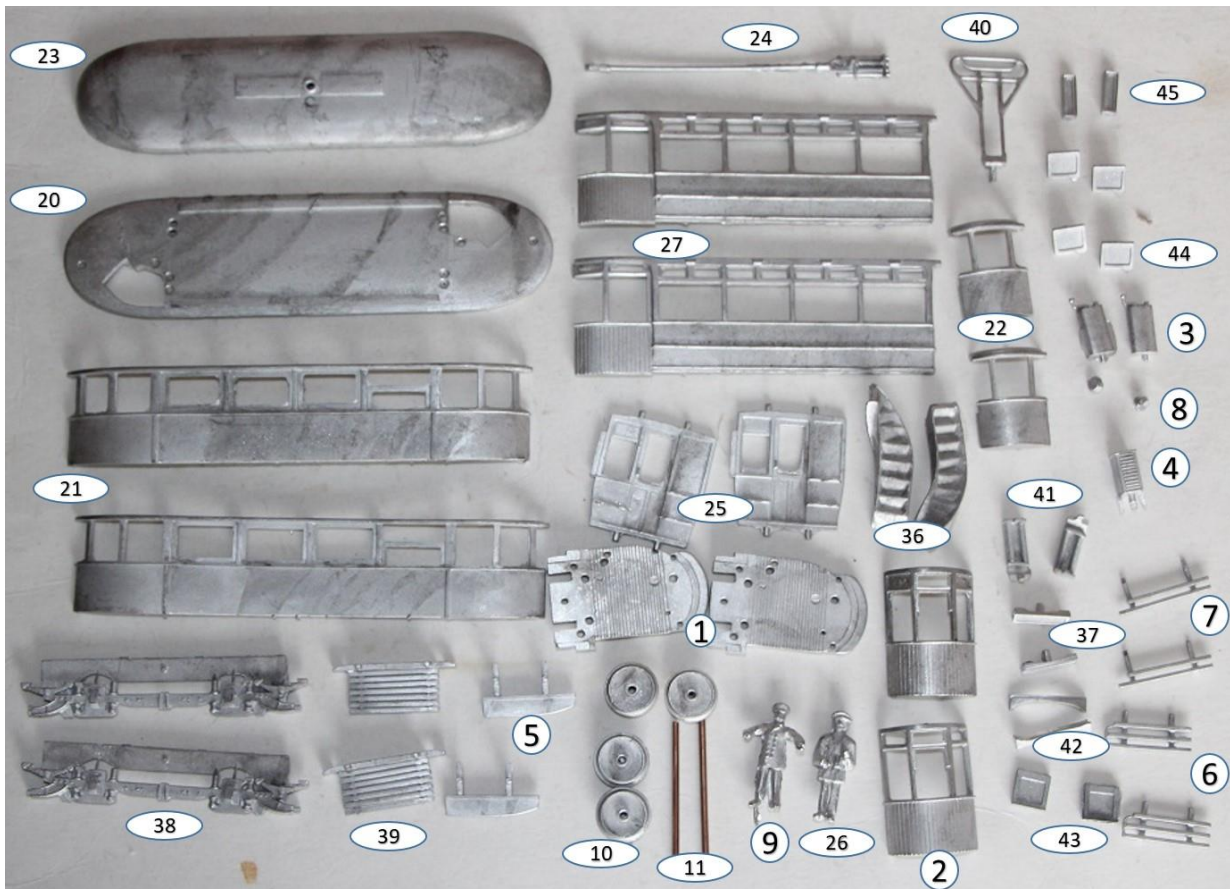

KW Trams

R401 Leeds Kipperbox

Parts

| No | Qty | Description | No | Qty | Description |
|----|-----|------------------|----|-----|-------------------|
| 1 | 2 | Platform | 21 | 2 | Upper side |
| 2 | 2 | Vestibule fronts | 22 | 2 | Upper end |
| 3 | 2 | Controllers West | 23 | 1 | Roof |
| 4 | 1 | Resistance box | 24 | 1 | Trolley pole |
| 5 | 2 | Platform steps | 25 | 2 | Lower bulkhead |
| 6 | 2 | Side lifeguards | 26 | 1 | Conductor |
| 7 | 2 | Front lifeguards | 36 | 2 | Direct stairs |
| 8 | 2 | Headlamps | 37 | 2 | Dest. box large |
| 9 | 1 | Driver | 38 | 2 | Trucksides P22 |
| 10 | 4 | Wheels (static) | 39 | 2 | Lifetray (for 38) |
| 11 | 2 | Axles | 40 | 1 | Bow |
| 12 | 1 | Plastic floor | 41 | 2 | Bow springs |
| 13 | 1 | Thin wire | 42 | 2 | Door arch |
| 14 | 2 | Seating strip | 43 | 2 | Route box large |
| 15 | 1 | Glazing | 44 | 2 | Route box small |
| 20 | 1 | Upper floor | 45 | 2 | Dest. Box small |

INSTRUCTION SHEETS FOR KITS

R. 401 LEEDS (ex HULL) "KIPPERBOX" Nos 446-487