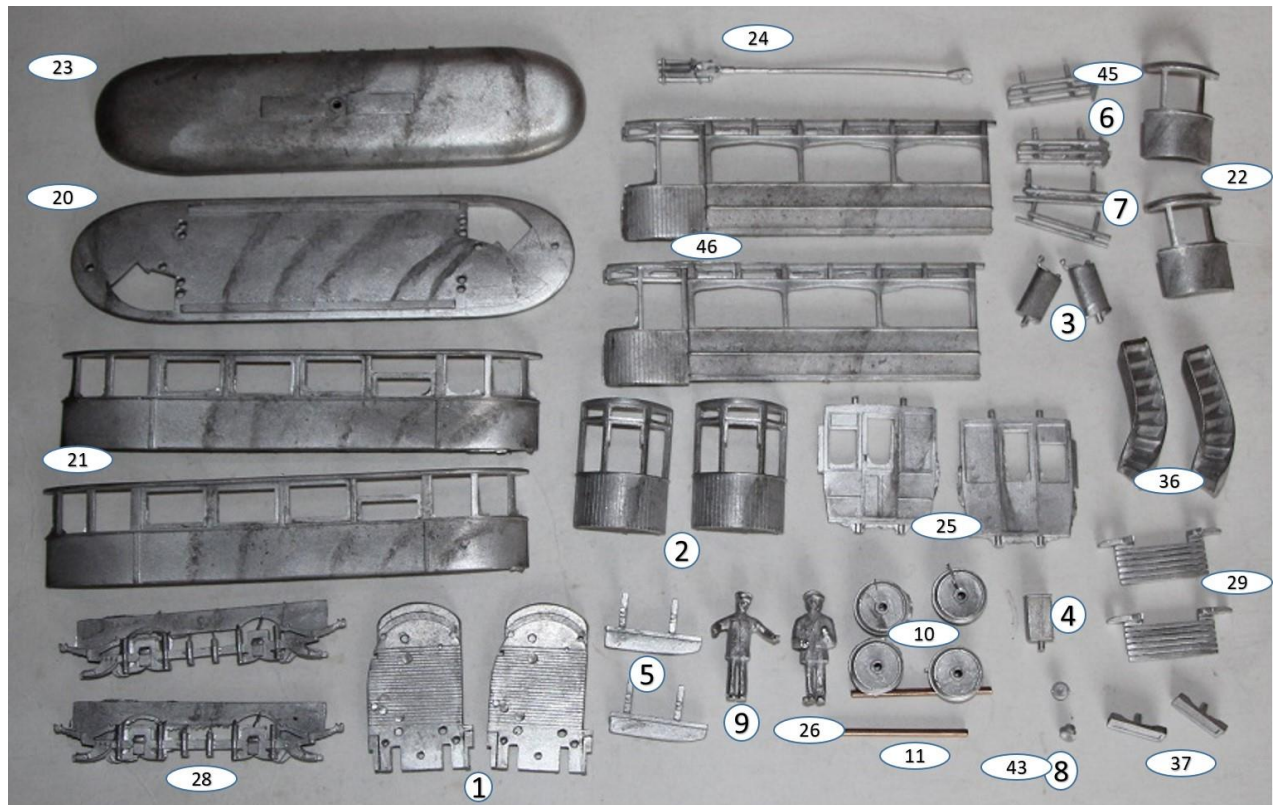

KW Trams

R402 Hull Enclosed

Parts

No	Qty	Description	No	Qty	Description
1	2	Platform	21	2	Upper side
2	2	Vestibule fronts	22	2	Upper end
3	2	Controllers West	23	1	Roof
4	1	Resistance box	24	1	Trolley pole
5	2	Platform steps	25	2	Lower bulkhead
6	2	Side lifeguards	26	1	Conductor
7	2	Front lifeguards			
8	2	Headlamps	28	2	Truckside 6'0"
9	1	Driver	29	2	Lifetray (for 28)
10	4	Wheels (static)	36	2	Direct stairs
11	2	Axles	37	2	Dest. box large
12	1	Plastic floor	46	2	Saloon sides 3w
13	1	Thin wire			
14	2	Seating strip			
15	1	Glazing			
20	1	Upper floor			

INSTRUCTION SHEETS FOR KITS

R. 402 HULL ENCLOSED CARS Nos 91-100 series