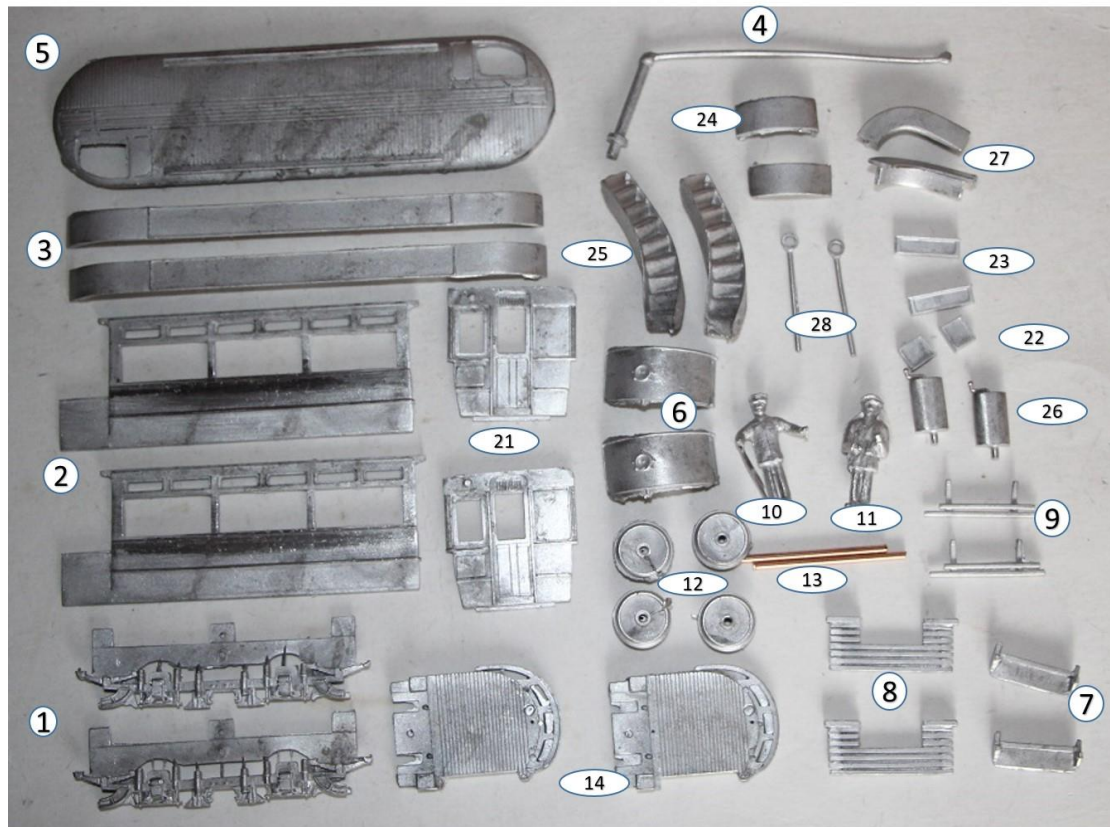

KW Trams

R407 Southampton

Parts

Parts List

1.	Trucksides 6'6"	x2
2.	Saloon sides (Soton)	x2
3.	Upper deck sides (Soton)	x2
4.	Trolley Standard	x1
5.	Upper floor	x1
6.	Dash front	x2
7.	Steps	x2
8.	Lifetrays	x2
9.	Lifeguards	x2
10.	Driver	x1
11.	Conductor	x1
12.	Wheels static	x4
13.	Axle rods	x2
14.	Platforms	x2
15.	Plastic floor	x1
16.		
17.	Seating strip	x2
18.		
19.		
20.		
21.	Bulkheads (Soton)	x2
22.	Route No box (Soton)	x2
23.	Destination box (Soton)	x2

- 24. Upper end panels (Soton) x2
- 25. Direct stairs x2
- 26. Controllers (Dick Kerr) x2
- 27. Curved end seats x2
- 28. Lamp standards x2

INSTRUCTIONS FOR KIT R 407
 SOUTHAMPTON CORPORATION TRAMWAYS CARS 75-80
 ex L.C.C. "B" CLASS AFTER CUTTING DOWN TO
 TO PASS UNDER THE BARGATE.