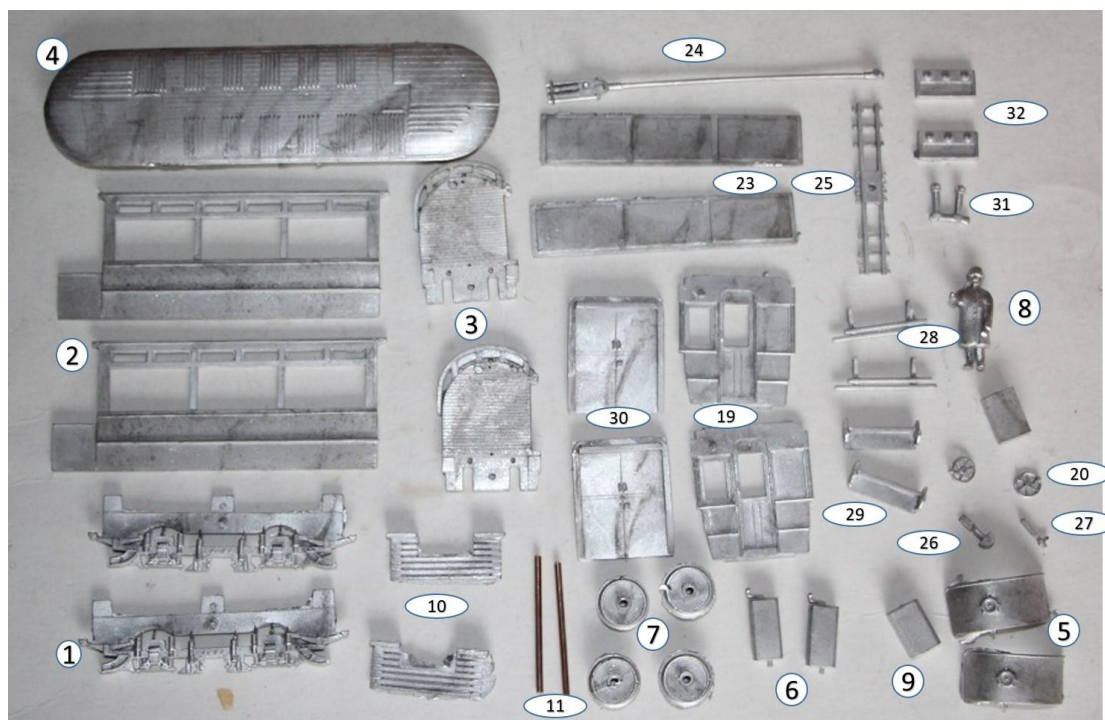

KW Trams

R421 LCC Stores Van

Parts

Parts List

1. Truck sides	x2
2. Saloon sides	x2
3. Platforms	x2
4. Roof	x1
5. Dash	x2
6. Controllers	x2
7. Wheels	x4
8. Driver	x1
9. Resistance box	x1
10. Lifetray	x2
11. Axle rods	x2
19. Bulkheads	x2
20. Handbrake wheels	x2
23. Window infills	x2
24. Trolley pole	x1
25. Trolley plank	x1
26. Changeover switch	x1
27. Rear oil lamp	x1
28. Front lifeguards	x2
29. Steps	x2
30. Door units	x2
31. Roof vents	x2
32. Destination box	x2