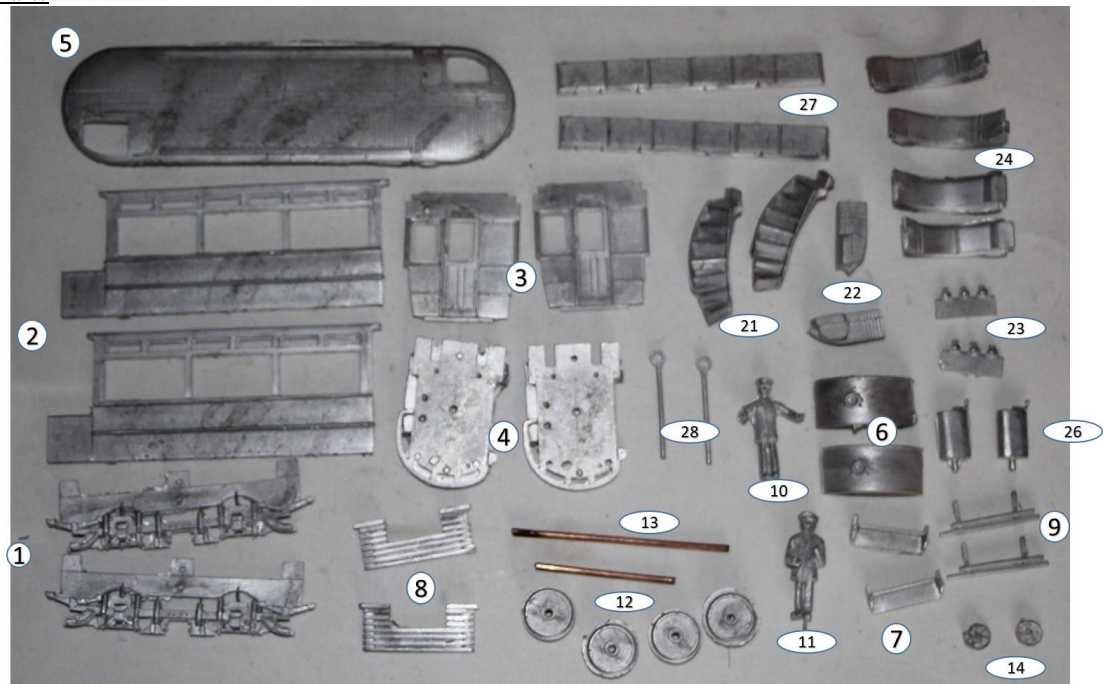

KW Trams

R423 LCC Open Top

Parts

Parts List

1. Truck sides	x2
2. Saloon sides	x2
3. Bulkheads	x2
4. Platforms	x2
5. Upper floor	x1
6. Dash	x2
7. Steps	x2
8. Lifetrays	x2
9. Lifeguards	x2
10. Driver	x1
11. Conductor	x1
12. Wheels	x4
13. Axle rods	x2
14. Brake wheels	x2
21. Reversed stairs	x2
22. Stair base	x2
23. LCC destination box	x2
24. Upper deck ends	x4
26. Controller	x2
27. Upper sides	x2
28. Lamp standards	x2

R. 423 L.C.C. CLASS "B" or "C" OPEN TOP TRAM