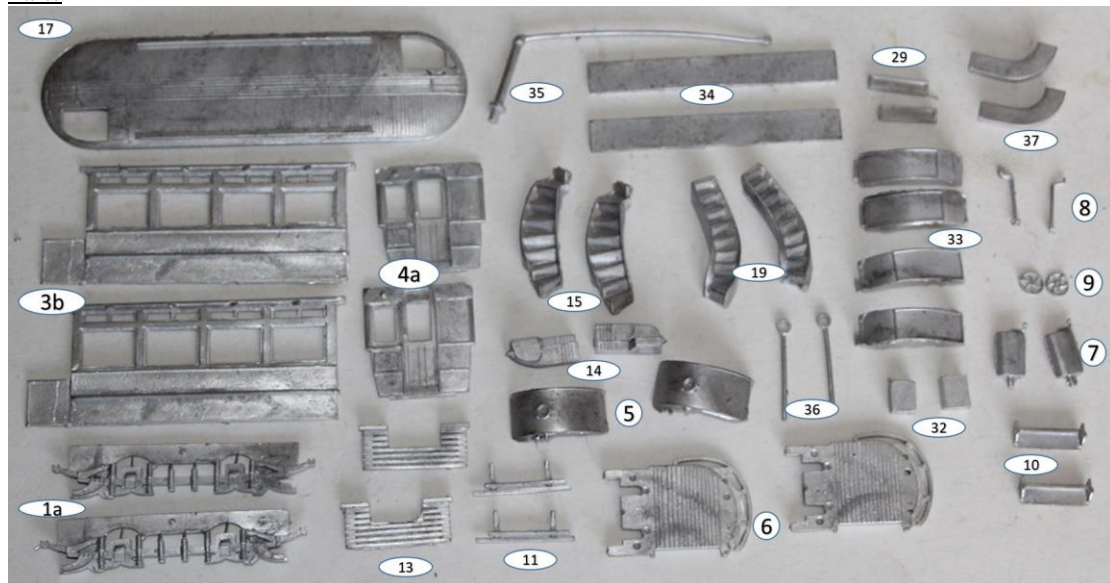

KW Trams

R423a 4 Window Open Top

Parts

Parts List

1a. Truck sides	x2
3b. Saloon sides	x2
4a. Bulkheads	x2
5. Dash fronts	x2
6. Platforms	x2
7. Controllers	x2
8. Handbrakes	x2
9. Handbrake wheels	x2
10. Steps	x2
11. Lifeguards	x2
13. Lifetrays	x2
14. Stair bases	x2
15. Reversed stairs	x2
17. Upper Floor	x2
19. Stairs	x2
29. Indicators	x2
32. Resistance box	x2
33. End decency panels	x4
34. Side decency panels	x2
35. Trolley pole	x1
36. Lamp standards	x2
37. Curved seats	x2

- 1A TRUCK SIDES
- 3B SALOON SIDES
- 4A BULKHEADS
- 5 DASH FRONTS
- 6 PLATFORMS
- 7 CONTROLLERS
- 9 BRAKE WHEELS
- 10 STEPS
- 11 LIFE GUARDS
- 13 LIFE TRAYS
- 17 UPPER FLOOR
- 19 STAIRS
- 29 INDICATORS
- 33 END DECECY PANELS
- 34 SIDE DECECY PANELS
- 35 TROLLEY POLE

SCALE 4mm = 1'0"

Nº 8