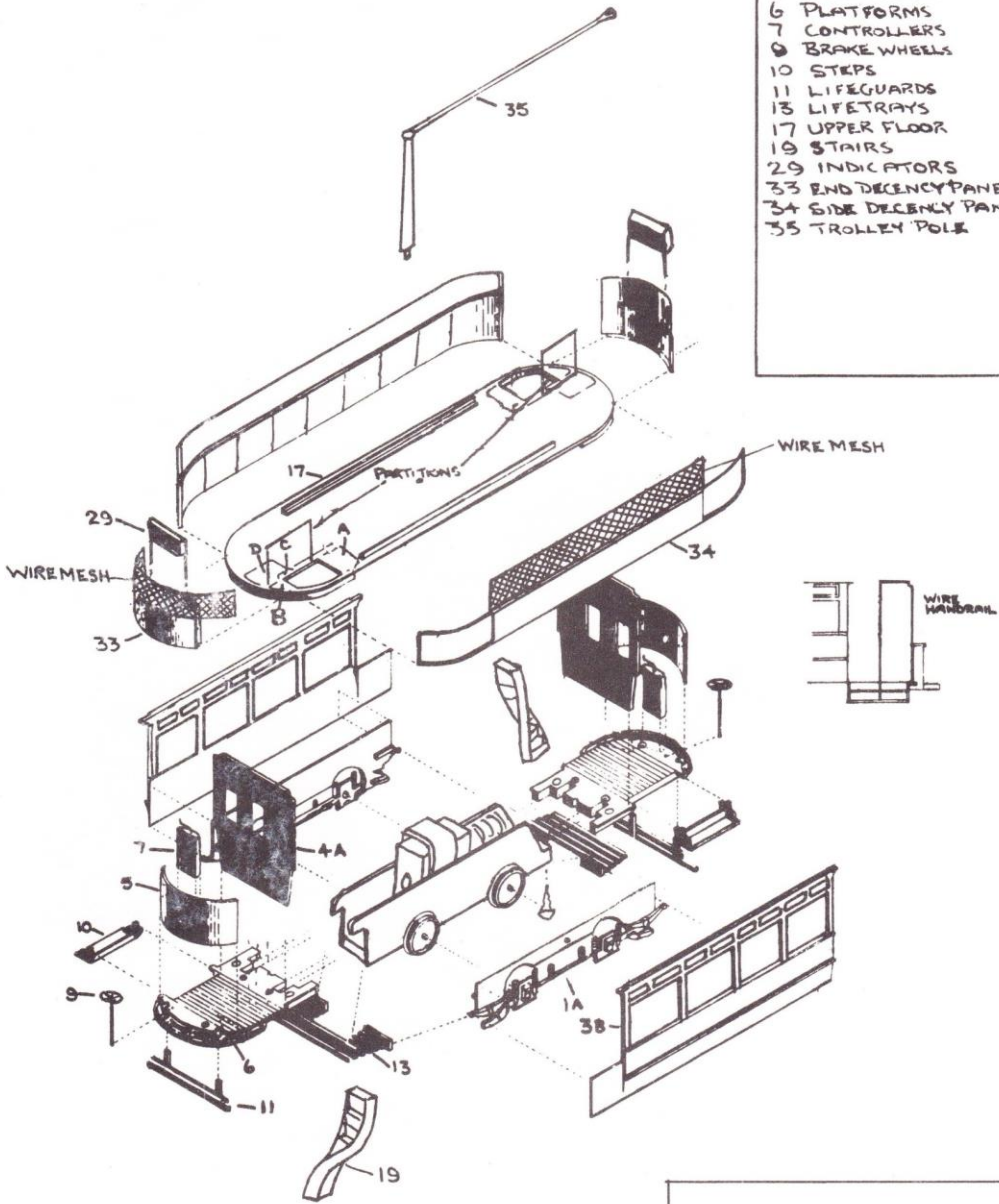

KW Trams

R423a 4 Window Open Top

Parts

Parts List

1a. Truck sides	x2
3b. Saloon sides	x2
4a. Bulkheads	x2
5. Dash fronts	x2
6. Platforms	x2
7. Controllers	x2
8. Handbrakes	x2
9. Handbrake wheels	x2
10. Steps	x2
11. Lifeguards	x2
13. Lifetrays	x2
14. Stair bases	x2
15. Reversed stairs	x2
17. Upper Floor	x2
19. Stairs	x2
29. Indicators	x2
32. Resistance box	x2
33. End decency panels	x4
34. Side decency panels	x2
35. Trolley pole	x1
36. Lamp standards	x2
37. Curved seats	x2

- 1A TRUCK SIDES
- 3B SALOON SIDES
- 4A BULKHEADS
- 5 DASH FRONTS
- 6 PLATFORMS
- 7 CONTROLLERS
- 9 BRAKE WHEELS
- 10 STEPS
- 11 LIFE GUARDS
- 13 LIFE TRAYS
- 17 UPPER FLOOR
- 19 STAIRS
- 29 INDICATORS
- 33 END DECECY PANELS
- 34 SIDE DECECY PANELS
- 35 TROLLEY POLE

SCALE 4mm = 1'0"

Nº 8