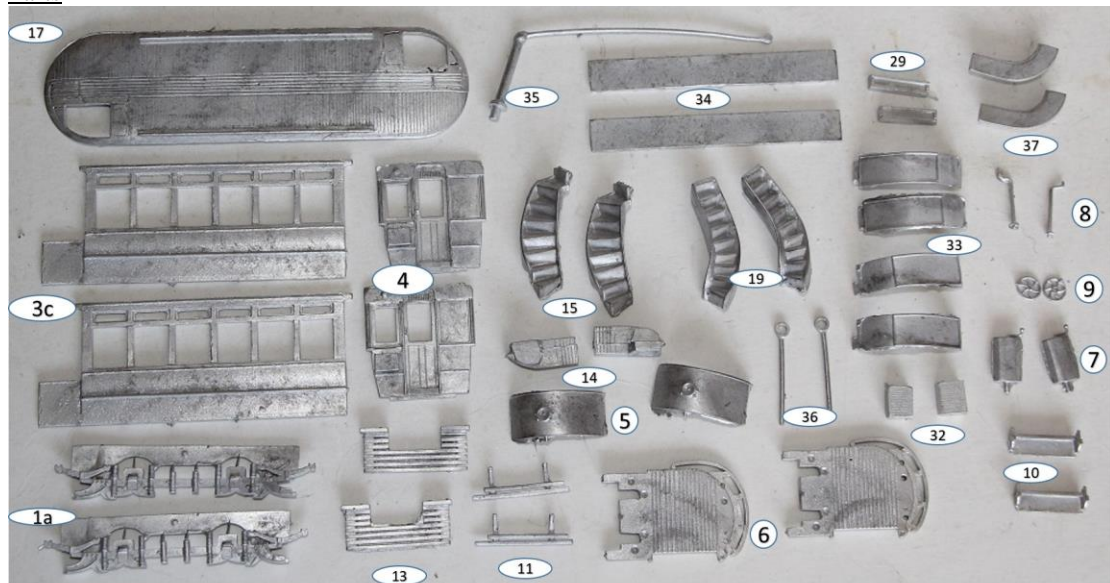

#### Parts

#### Parts List

1a. Truck sides	x2
3c. Saloon sides	x2
4. Bulkheads	x2
5. Dash fronts	x2
6. Platforms	x2
7. Controllers	x2
8. Handbrakes	x2
9. Handbrake wheels	x2
10. Steps	x2
11. Lifeguards	x2
13. Lifetrays	x2
14. Stair bases	x2
15. Reversed stairs	x2
17. Upper Floor	x2
19. Stairs	x2
29. Indicators	x2
32. Resistance box	x2
33. End decency panels	x4
34. Side decency panels	x2
35. Trolley pole	x1
36. Lamp standards	x2
37. Curved seats	x2

- 1A TRUCKSIDES
- 3C SALOON SIDES
- 4 BULKHEADS
- 5 DASH FRONTS
- 6 PLATFORMS
- 7 CONTROLLERS
- 10 STEPS
- 11 LIFE GUARDS
- 13 LIFE TRAYS
- 14 STAIRBASES
- 15 STAIRS
- 17 UPPER FLOOR
- 29 INDICATORS
- 33 END DECENCY PANELS
- 34 SIDE DECENCY PANELS
- 35 TROLLEY POLE

SIX WINDOW OPEN TOP CAR.

Scale 4mm = 1'0"