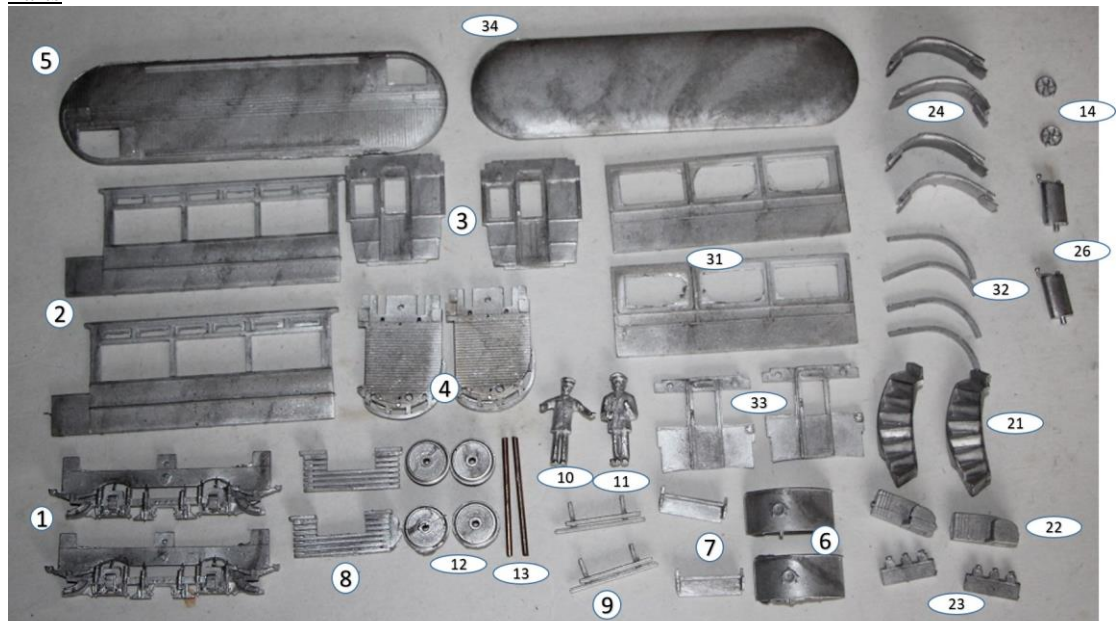

KW Trams

R424 LCC Balcony Top

Parts

Parts List

1. Truck sides	x2
2. Saloon sides	x2
3. Bulkheads	x2
4. Platforms	x2
5. Upper floor	x1
6. Dash	x2
7. Steps	x2
8. Lifetrays	x2
9. Lifeguards	x2
10. Driver	x1
11. Conductor	x1
12. Wheels	x4
13. Axle rods	x2
14. Brake wheels	x2
21. Reversed stairs	x2
22. Stair base	x2
23. LCC destination box	x2
24. Upper deck ends	x4
30. Controller	x2
31. Upper sides	x2
32. Gutter strips	x4
33. Upper bulkhead	x2
34. Roof	x1

R. 424 L.C.C. CLASS "C" BALCONY TRAM