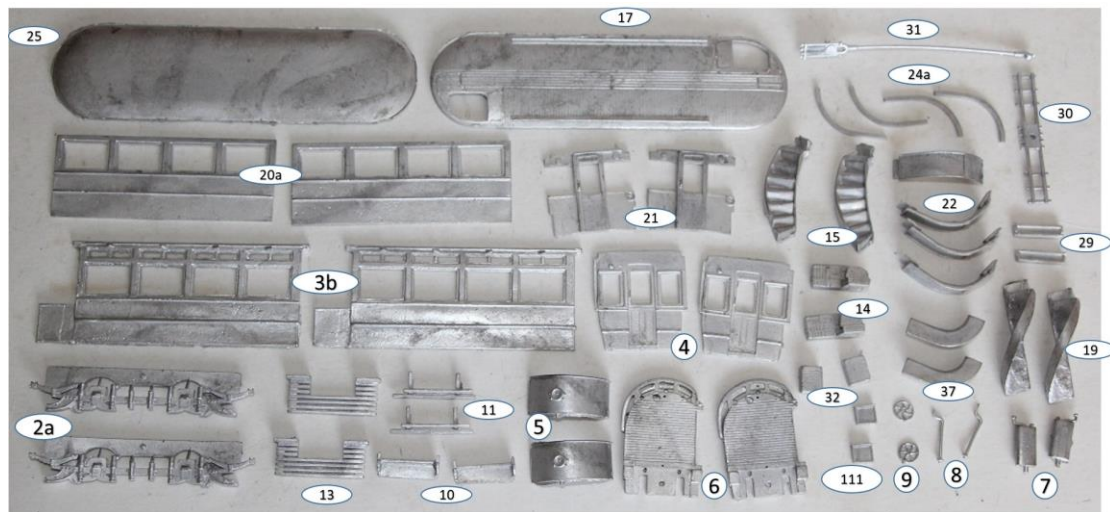

KW Trams

R424a 4 Window Balcony Top

Parts

Parts List

2a. Truck sides	x2
3b. Saloon sides	x2
4. Bulkheads	x2
5. Dash fronts	x2
6. Platforms	x2
7. Controllers	x2
8. Handbrakes	x2
9. Handbrake wheels	x2
10. Steps	x2
11. Lifeguards	x2
13. Lifetrays	x2
14. Stair bases	x2
15. Stairs	x2
17. Upper Floor	x2
19. Stairs	x2
20a. Upper saloon sides	x2
21. Upper bulkheads	x2
22. Balcony ends	x4
24a. Cantrails	x4
25. Roof	x1
29. Indicators	x2
30. Catwalk	x1
31. Trolley pole	x1
32. Resistance box	x2
37. Curved seats	x2
111. Side number box	x2

- 2A TRUCKSIDES
- 3B LOWER SALOON SIDES
- 4 BULKHEADS
- 5 DASH FRONTS
- 6 PLATFORMS
- 7 CONTROLLERS
- 10 STEPS
- 11 LIFE GUARDS
- 13 LIFE TRAYS
- 17 UPPER FLOOR
- 19 STAIRS
- 20A SALOON SIDES
- 21 BULKHEADS
- 22 BALCONY FRONTS
- 23 BULKHEADS
- 24A CANTRAILS
- 25 ROOF
- 29 INDICATOR BOXES
- 30 CATWALK
- 31 TROLLEY POLE
- 32 RESISTANCE BOX

III SIDE NUMBER BOXES