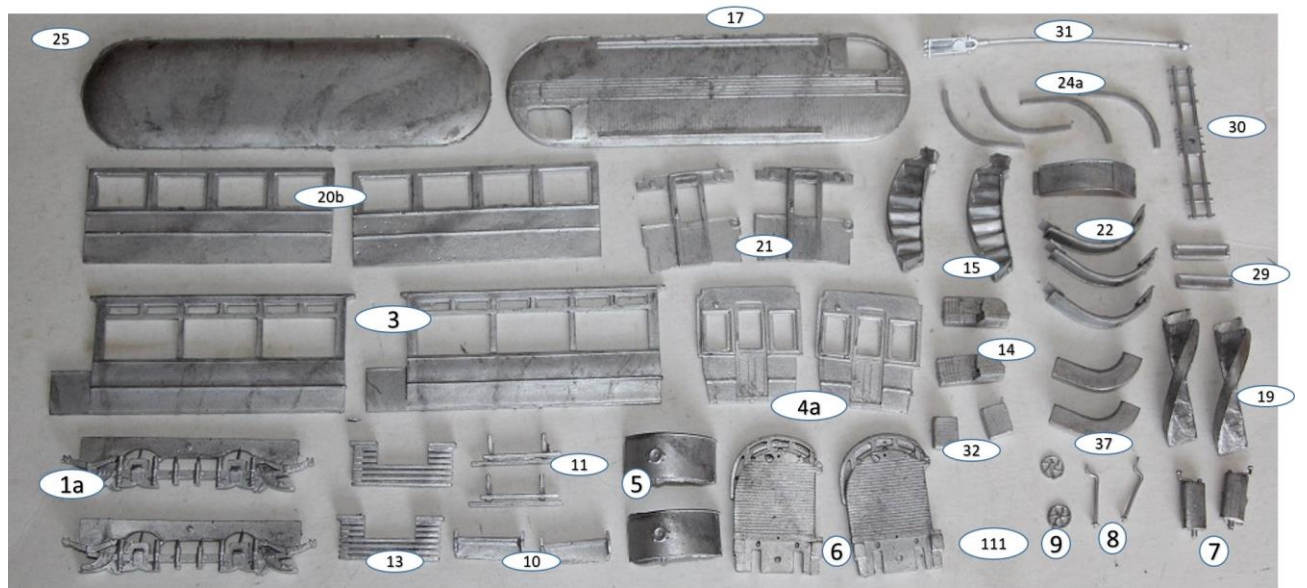

## KW Trams

#### Parts

#### Parts List

1a. Truck sides	x2
3. Saloon sides	x2
4a. Bulkheads	x2
5. Dash fronts	x2
6. Platforms	x2
7. Controllers	x2
8. Handbrakes	x2
9. Handbrake wheels	x2
10. Steps	x2
11. Lifeguards	x2
13. Lifetrays	x2
14. Stair bases	x2
15. Stairs	x2
17. Upper Floor	x2
19. Stairs	x2
20b. Upper saloon sides	x2
21. Upper bulkheads	x2
22. Balcony ends	x4
24a. Cantrails	x4
25. Roof	x1
29. Indicators	x2
30. Catwalk	x1
31. Trolley pole	x1
32. Resistance box	x2
37. Curved seats	x2

- 1A TRUCKSIDES
- 3 SALOON SIDES
- 4A BULKHEADS
- 5 DASH FRONTS
- 6 PLATFORMS
- 7 CONTROLLERS
- 10 STEPS
- 11 LIFE GUARDS
- 13 LIFE TRAYS
- 14 STAIR BASES
- 15 STAIRS
- 17 UPPER FLOOR
- 20B UPPER SALOON SIDES
- 21 BULKHEADS
- 22 BALCONY FRONTS
- 23
- 24A UPPER CANTRAILS
- 25 ROOF
- 29 INDICATOR BOXES
- 30 CATWALK
- 31 TROLLEY POLE