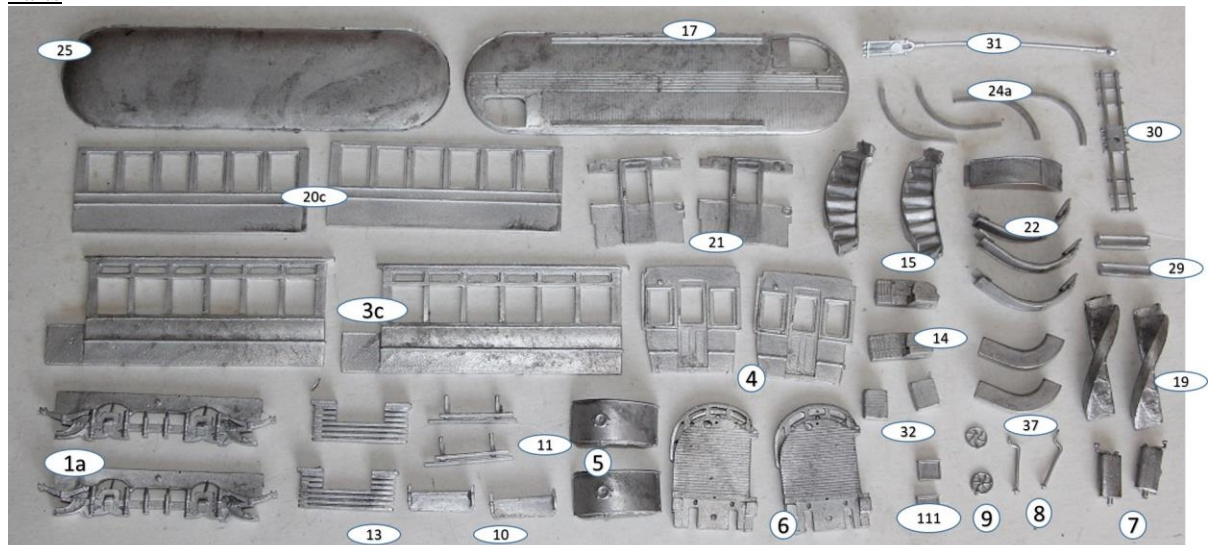

KW Trams

R424c 6 Window Balcony Top

Parts

Parts List

1a. Truck sides	x2
3c. Saloon sides	x2
4. Bulkheads	x2
5. Dash fronts	x2
6. Platforms	x2
7. Controllers	x2
8. Handbrakes	x2
9. Handbrake wheels	x2
10. Steps	x2
11. Lifeguards	x2
13. Lifetrays	x2
14. Stair bases	x2
15. Stairs	x2
17. Upper Floor	x2
19. Stairs	x2
20c. Upper saloon sides	x2
21. Upper bulkheads	x2
22. Balcony ends a	x4
24a. Cantrails	x4
25. Roof	x1
29. Indicators	x2
30. Catwalk	x1
31. Trolley pole	x1
32. Resistance box	x2
37. Curved seats	x2
111. Side number boxes	x2

- 1A TRUCKSIDES
- 3C SALOON SIDES
- 4 BULKHEADS
- 5 DASH FRONTS
- 6 PLATFORMS
- 7 CONTROLLERS
- 10 STEPS
- 12 LIFEGUARDS
- 13 LIFETRAYS
- 17 UPPER FLOOR
- 19 STAIRS
- 20C UPPER SALOON SIDES
- 21 BULKHEADS
- 22 BALCONY FRONTS
- 23
- 24A UPPER CANTRAILS
- 25 ROOF
- 28 INDICATOR BOXES
- 30 CAT WALKS
- 31 TROLLEY POLES
- 32 RESISTANCE BOX
- 38 DRIVER
- 39 CONDUCTOR
- 111 SIDE NO BOXES