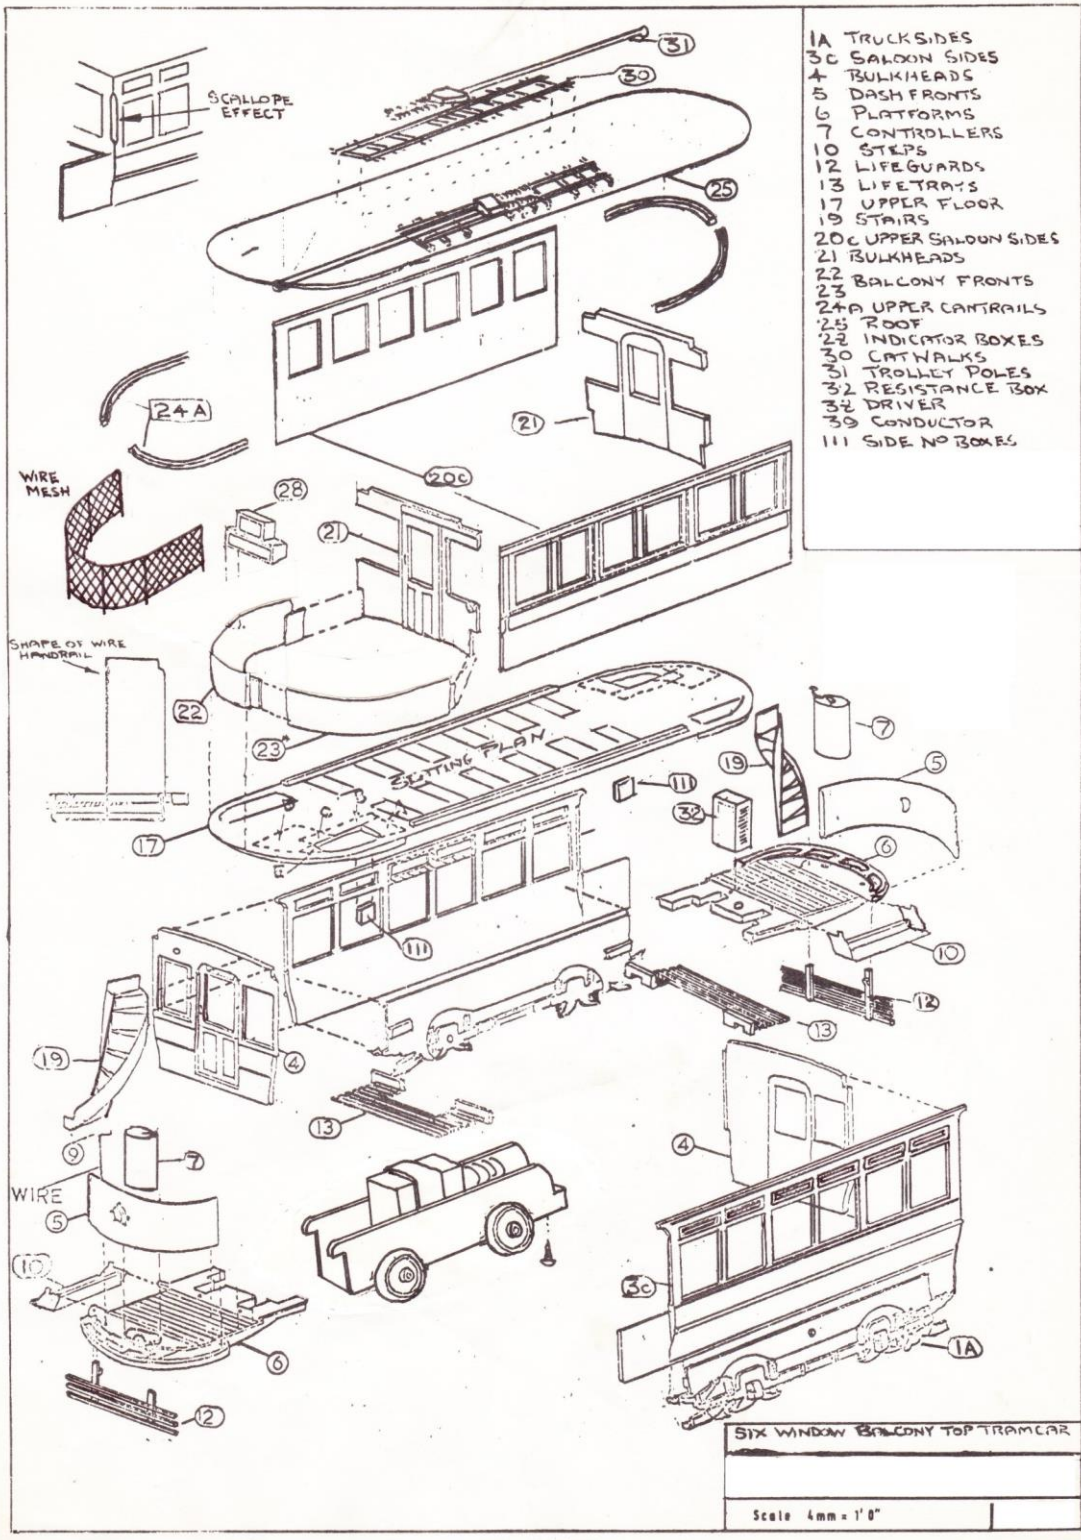

KW Trams

R424c 6 Window Balcony Top

Parts

Parts List

1a. Truck sides	x2
3c. Saloon sides	x2
4. Bulkheads	x2
5. Dash fronts	x2
6. Platforms	x2
7. Controllers	x2
8. Handbrakes	x2
9. Handbrake wheels	x2
10. Steps	x2
11. Lifeguards	x2
13. Lifetrays	x2
14. Stair bases	x2
15. Stairs	x2
17. Upper Floor	x2
19. Stairs	x2
20c. Upper saloon sides	x2
21. Upper bulkheads	x2
22. Balcony ends a	x4
24a. Cantrails	x4
25. Roof	x1
29. Indicators	x2
30. Catwalk	x1
31. Trolley pole	x1
32. Resistance box	x2
37. Curved seats	x2
111. Side number boxes	x2

- 1A TRUCKSIDES
- 3C SALOON SIDES
- 4 BULKHEADS
- 5 DASH FRONTS
- 6 PLATFORMS
- 7 CONTROLLERS
- 10 STEPS
- 12 LIFEGUARDS
- 13 LIFETRAYS
- 17 UPPER FLOOR
- 19 STAIRS
- 20C UPPER SALOON SIDES
- 21 BULKHEADS
- 22 BALCONY FRONTS
- 23
- 24A UPPER CANTRAILS
- 25 ROOF
- 28 INDICATOR BOXES
- 30 CAT WALKS
- 31 TROLLEY POLES
- 32 RESISTANCE BOX
- 38 DRIVER
- 39 CONDUCTOR
- 111 SIDE NO BOXES