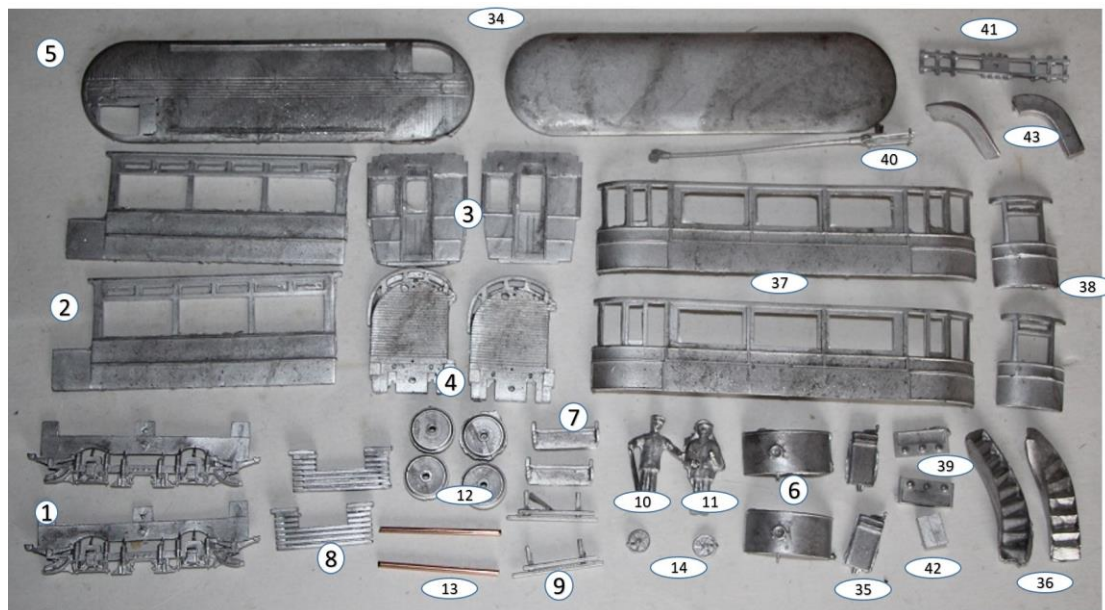

KW Trams

R425 LCC Enclosed Top

Parts

Parts List

1. Truck sides	x2
2. Saloon sides	x2
3. Bulkheads	x2
4. Platforms	x2
5. Upper floor	x1
6. Dash	x2
7. Steps	x2
8. Lifetrays	x2
9. Lifeguards	x2
10. Driver	x1
11. Conductor	x1
12. Wheels	x4
13. Axle rods	x2
14. Brake wheels	x2
34. Roof	x1
35. Controllers	x2
36. Direct stairs	x2
37. Upper sides	x2
38. Upper ends	x2
39. LCC destination box	x2
40. Trolley standard	x2
41. Trolley plank	x1
42. Crew locker	x1
43. Curved seats	x2

R. 425 L.C.C. or BEXLEY CLASS "B" or "C"
ENCLOSED TOP TRAM