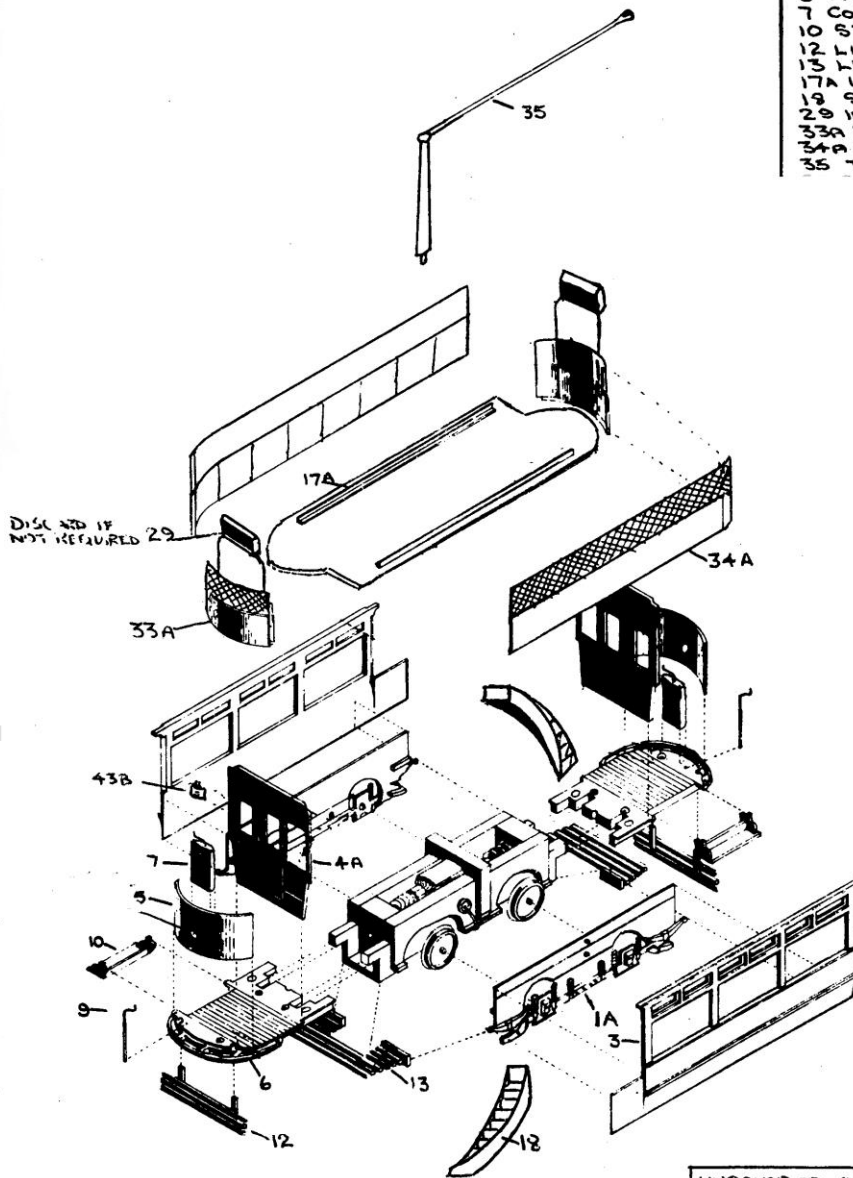

KW Trams

R426 Uncanopied 3 Window Open Top

Parts

Parts List

1a. Truck sides	x2
3. Saloon sides	x2
4a. Bulkheads	x2
5. Dash fronts	x2
6. Platforms	x2
7. Controllers	x2
8. Handbrakes	x2
9. Handbrake wheels	x2
10. Steps	x2
12. Lifeguards	x2
13. Lifetrays	x2
17a. Upper Floor	x1
18. Stairs	x2
29. Indicators	x2
32. Resistance box	x2
33a. End decency panels	x2
34a. Side decency panels	x2
35. Trolley pole	x1
43b. Signal lamp	x2

- 1A TRUCK SIDES
- 3 SALOON SIDES
- 4A BULK HEADS
- 5 DASH FRONTS
- 6 PLATFORMS
- 7 CONTROLLERS
- 10 STEPS
- 12 LIFE GUARDS
- 13 LIFE TRAYS
- 17A UPPER FLOOR
- 18 STAIRS
- 29 INDICATOR BOXES
- 33A END DECENCY PANELS
- 34A SIDE DECENCY PANELS
- 35 TROLLEY POLKS

UNCANOPIED OPEN TOP CAR

Scale 4mm = 1' 0"