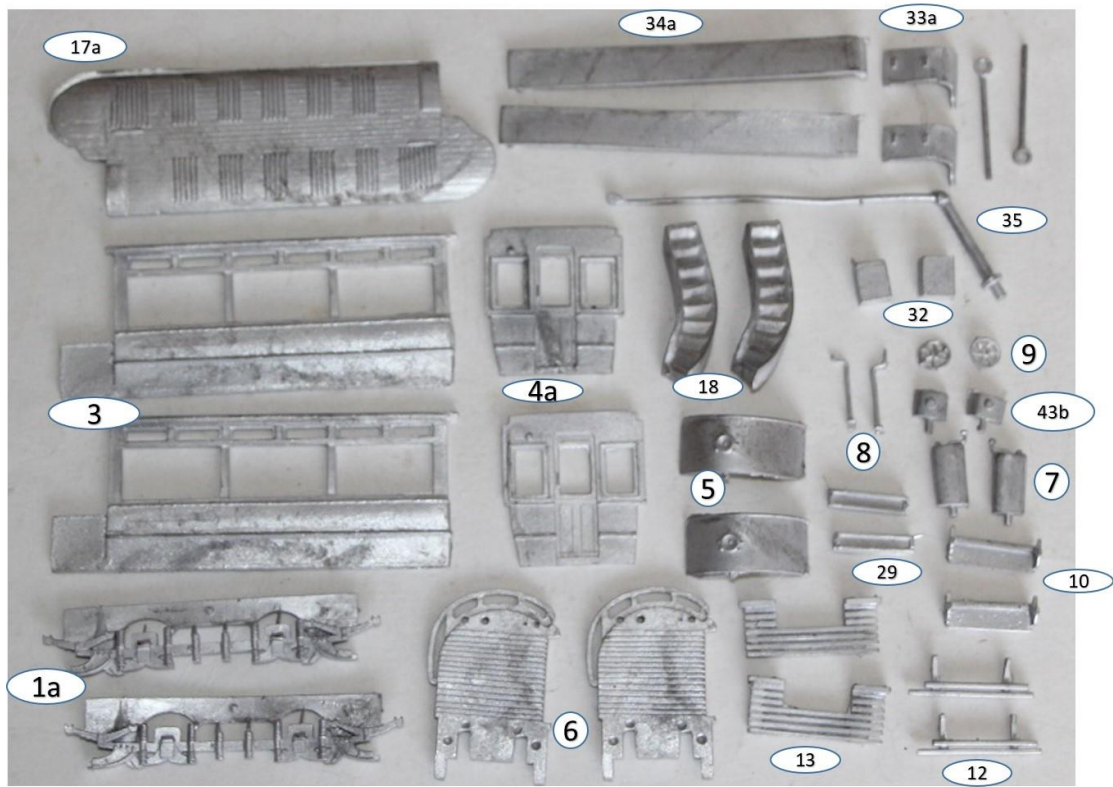

KW Trams

R426 Uncanopied 3 Window Open Top

Parts

Parts List

1a. Truck sides	x2
3. Saloon sides	x2
4a. Bulkheads	x2
5. Dash fronts	x2
6. Platforms	x2
7. Controllers	x2
8. Handbrakes	x2
9. Handbrake wheels	x2
10. Steps	x2
12. Lifeguards	x2
13. Lifetrays	x2
17a. Upper Floor	x1
18. Stairs	x2
29. Indicators	x2
32. Resistance box	x2
33a. End decency panels	x2
34a. Side decency panels	x2
35. Trolley pole	x1
43b. Signal lamp	x2

- 1A TRUCK SIDES
- 3 SALOON SIDES
- 4A BULK HEADS
- 5 DASH FRONTS
- 6 PLATFORMS
- 7 CONTROLLERS
- 10 STEPS
- 12 LIFE GUARDS
- 13 LIFE TRAYS
- 17A UPPER FLOOR
- 18 STAIRS
- 29 INDICATOR BOXES
- 33A END DECENCY PANELS
- 34A SIDE DECENCY PANELS
- 35 TROLLEY POLKS

UNCANOPIED OPEN TOP CAR

Scale 4mm = 1' 0"