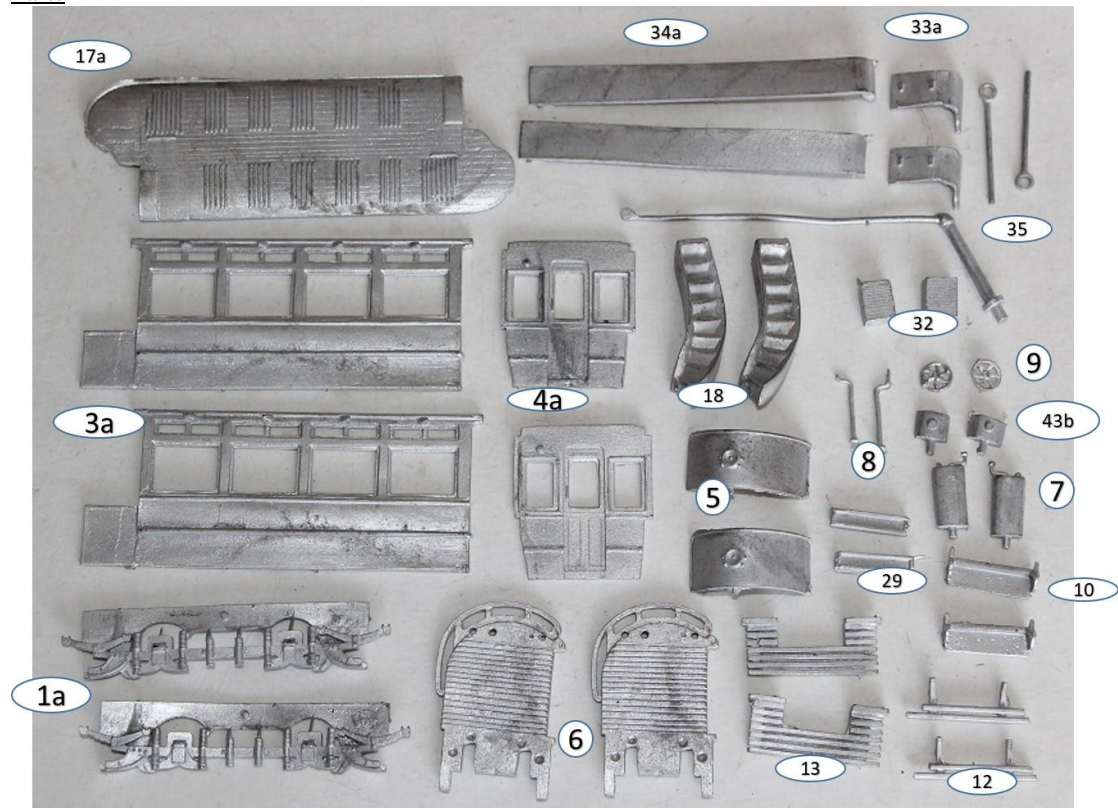

KW Trams

R426a Uncanopied 4 Window Open Top

Parts

Parts List

1a. Truck sides	x2
3a. Saloon sides	x2
4a. Bulkheads	x2
5. Dash fronts	x2
6. Platforms	x2
7. Controllers	x2
8. Handbrakes	x2
9. Handbrake wheels	x2
10. Steps	x2
12. Lifeguards	x2
13. Lifetrays	x2
17a. Upper Floor	x1
18. Stairs	x2
29. Indicators	x2
32. Resistance box	x2
33a. End decency panels	x2
34a. Side decency panels	x2
35. Trolley pole	x1
43b. Signal lamp	x2

- 1A TRUCK SIDES
- 3 SALOON SIDES
- 4A BULK HEADS
- 5 DASH FRONTS
- 6 PLATFORMS
- 7 CONTROLLERS
- 10 STEPS
- 12 LIFE GUARDS
- 13 LIFE TRAYS
- 17A UPPER FLOOR
- 18 STAIRS
- 29 INDICATOR BOXES
- 33A END DECENCY PANELS
- 34A SIDE DECENCY PANELS
- 35 TROLLEY POLKS

UNCANOPIED OPEN TOP CAR

Scale 4mm = 1' 0"