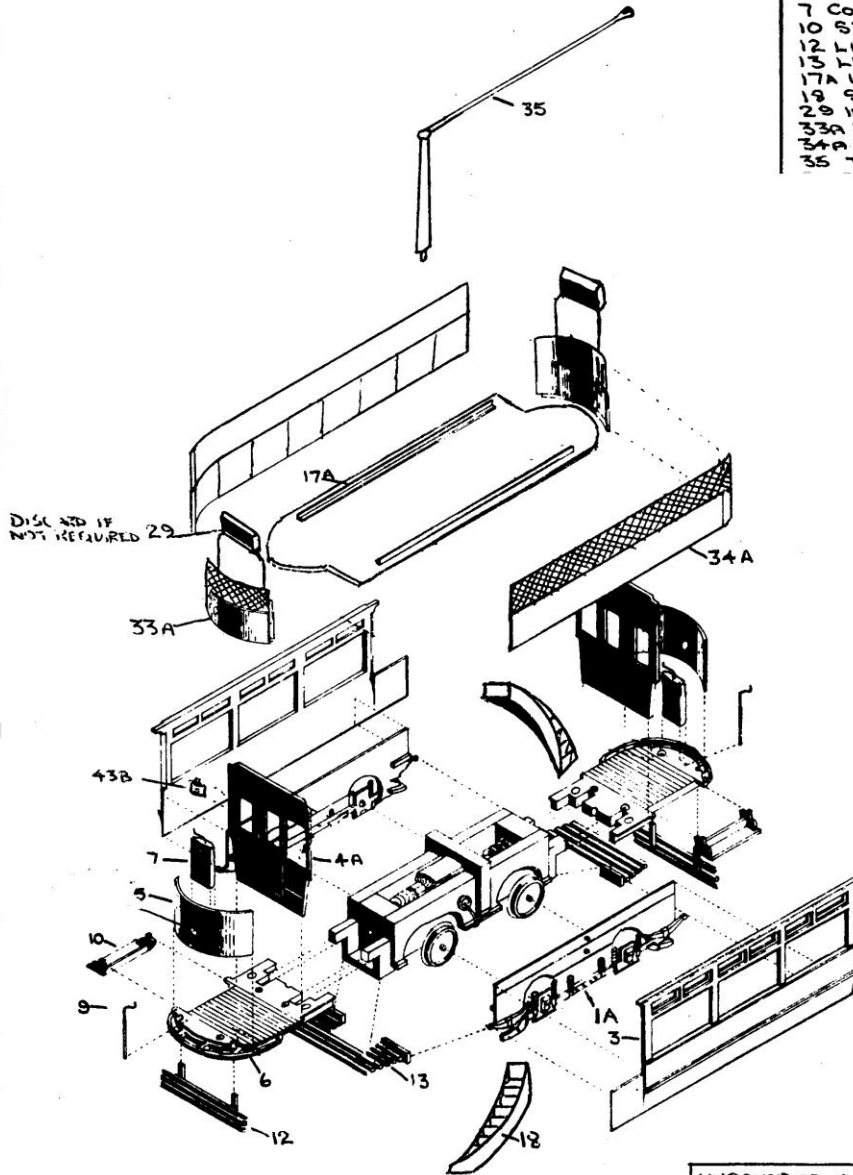

KW Trams

R426a Uncanopied 4 Window Open Top

Parts

Parts List

1a. Truck sides	x2
3a. Saloon sides	x2
4a. Bulkheads	x2
5. Dash fronts	x2
6. Platforms	x2
7. Controllers	x2
8. Handbrakes	x2
9. Handbrake wheels	x2
10. Steps	x2
12. Lifeguards	x2
13. Lifetrays	x2
17a. Upper Floor	x1
18. Stairs	x2
29. Indicators	x2
32. Resistance box	x2
33a. End decency panels	x2
34a. Side decency panels	x2
35. Trolley pole	x1
43b. Signal lamp	x2

- 1A TRUCK SIDES
- 3 SALOON SIDES
- 4A BULK HEADS
- 5 DASH FRONTS
- 6 PLATFORMS
- 7 CONTROLLERS
- 10 STEPS
- 12 LIFE GUARDS
- 13 LIFE TRAYS
- 17A UPPER FLOOR
- 18 STAIRS
- 29 INDICATOR BOXES
- 33A END DECENCY PANELS
- 34A SIDE DECENCY PANELS
- 35 TROLLEY POLKS

UNCANOPIED OPEN TOP CAR

Scale 4mm = 1' 0"