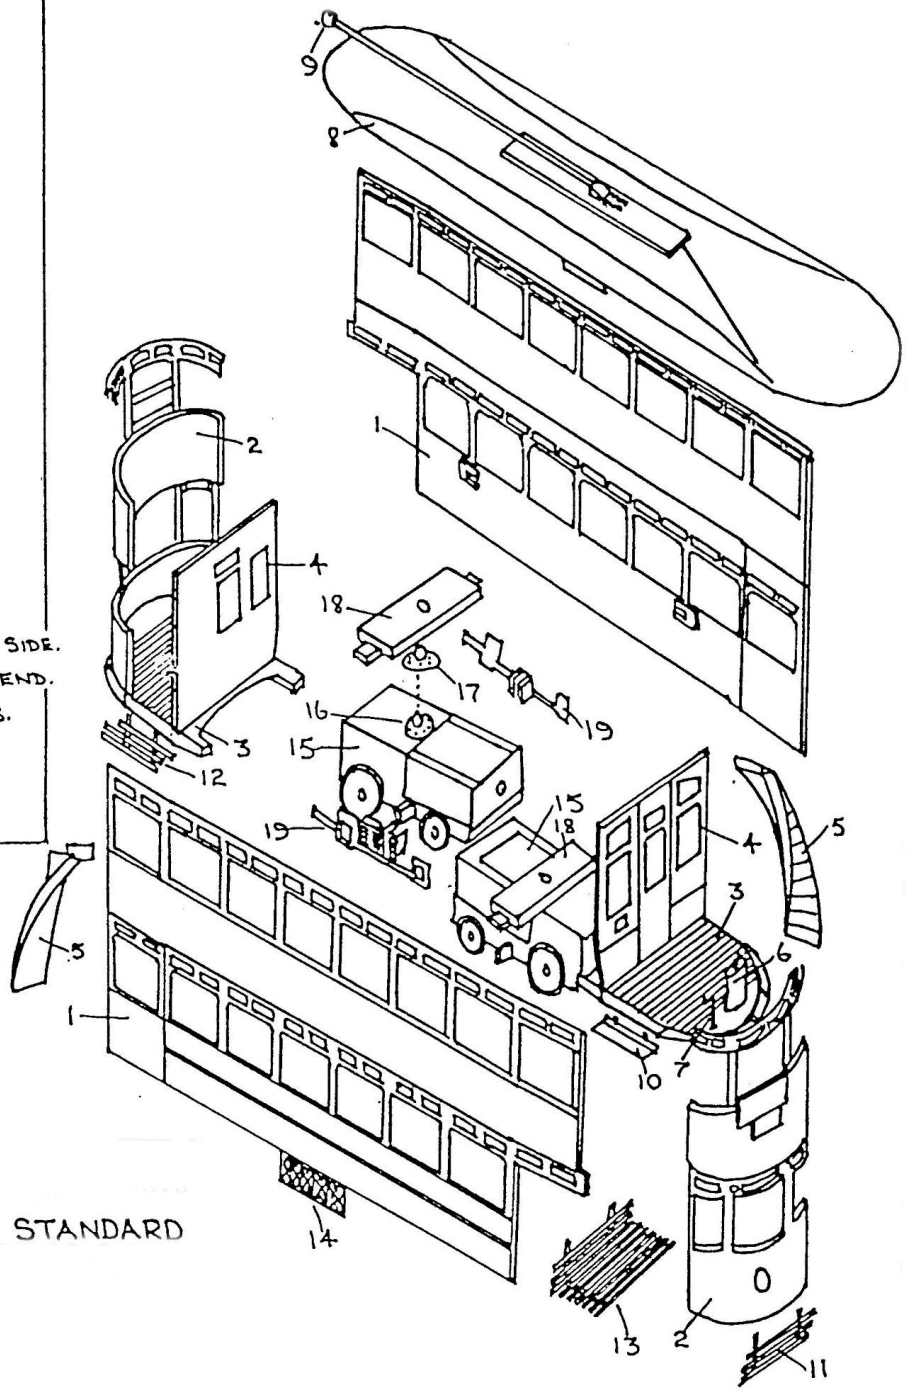

KW Trams

R431 Manchester Standard car

Parts

Parts List

1. Sides	x2
2. Ends	x2
3. Platforms	x2
4. Bulkheads	x2
5. Stairs	x2
6. Controllers	x2
7. Handbrakes	x2
8. Roof	x1
9. Trolley pole	x1
10. Steps	x2
11. Front lifeguards	x2
12. Side lifeguards	x2
13. Lifetrays	x2
14. Centre lifeguards	x2
19. Bogie sides	x4
20. Side stair partition	x2
21. End stair partition	x2
22. Curved seat	x2
23. Alternative bogie sides	x4

- 1. CAR SIDES
 - 2. CAR ENDS
 - 3. PLATFORMS
 - 4. BULKHEADS
 - 5. STAIRS
 - 6. CONTROLLERS
 - 7. BRAKE HANDLE
 - 8. ROOF
 - 9. TROLLEY POLE
 - 10. STEPS
 - 11. FRONT GUARDS
 - 12. SIDE GUARDS
 - 13. LIFE TRAYS
 - 14. CENTRE GUARDS
-
- 19. TRUCKSIDES
 - 20. STAIRWELL PARTITION, SIDE.
 - 21. STAIRWELL PARTITION, END.
 - 22. CURVED END SEATS.