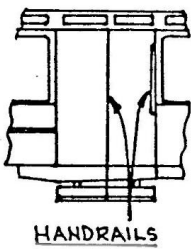

KW Trams

R431 Manchester Standard car

Parts

Parts List

1. Sides	x2
2. Ends	x2
3. Platforms	x2
4. Bulkheads	x2
5. Stairs	x2
6. Controllers	x2
7. Handbrakes	x2
8. Roof	x1
9. Trolley pole	x1
10. Steps	x2
11. Front lifeguards	x2
12. Side lifeguards	x2
13. Lifetrays	x2
14. Centre lifeguards	x2
19. Bogie sides	x4
20. Side stair partition	x2
21. End stair partition	x2
22. Curved seat	x2
23. Alternative bogie sides	x4

- 1. CAR SIDES
 - 2. CAR ENDS
 - 3. PLATFORMS
 - 4. BULKHEADS
 - 5. STAIRS
 - 6. CONTROLLERS
 - 7. BRAKE HANDLE
 - 8. ROOF
 - 9. TROLLEY POLE
 - 10. STEPS
 - 11. FRONT GUARDS
 - 12. SIDE GUARDS
 - 13. LIFE TRAYS
 - 14. CENTRE GUARDS
-
- 19. TRUCKSIDES
 - 20. STAIRWELL PARTITION, SIDE.
 - 21. STAIRWELL PARTITION, END.
 - 22. CURVED END SEATS.