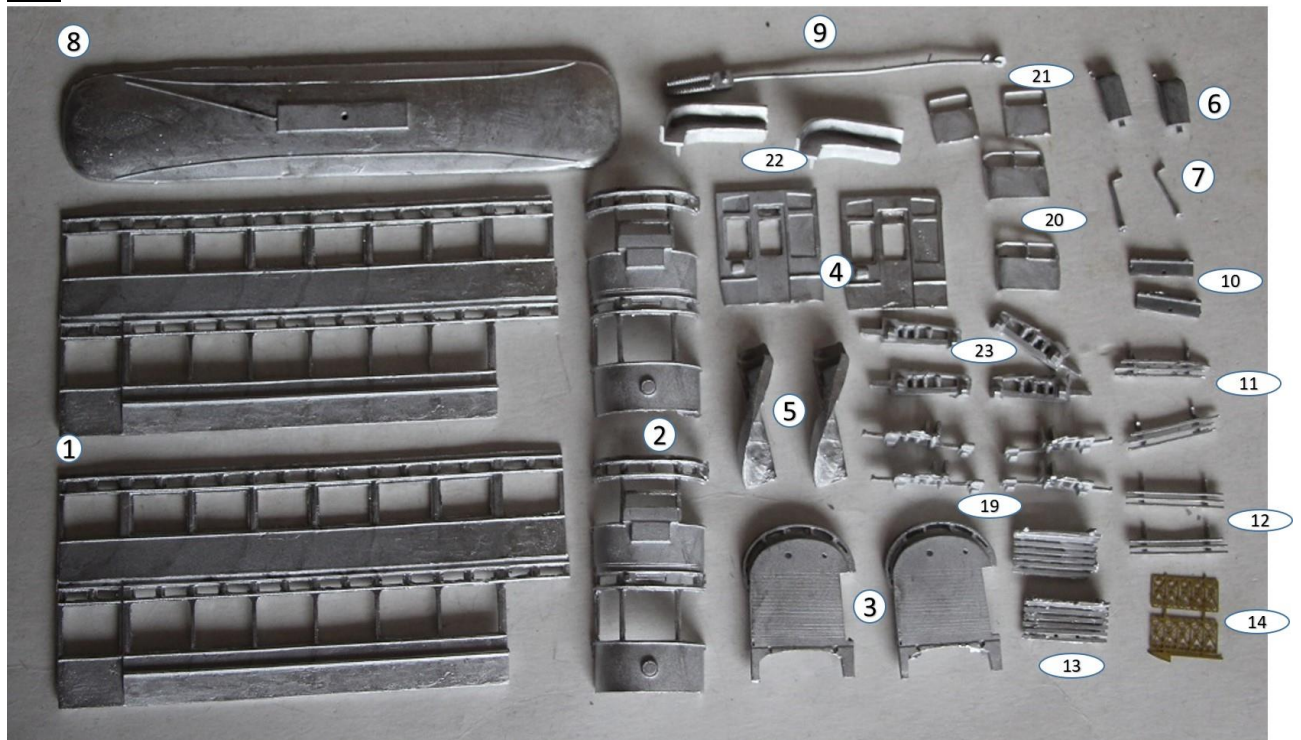

KW Trams

R431 Manchester Standard car

Parts

Parts List

1. Sides	x2
2. Ends	x2
3. Platforms	x2
4. Bulkheads	x2
5. Stairs	x2
6. Controllers	x2
7. Handbrakes	x2
8. Roof	x1
9. Trolley pole	x1
10. Steps	x2
11. Front lifeguards	x2
12. Side lifeguards	x2
13. Lifetrays	x2
14. Centre lifeguards	x2
19. Bogie sides	x4
20. Side stair partition	x2
21. End stair partition	x2
22. Curved seat	x2
23. Alternative bogie sides	x4

- 1. CAR SIDES
 - 2. CAR ENDS
 - 3. PLATFORMS
 - 4. BULKHEADS
 - 5. STAIRS
 - 6. CONTROLLERS
 - 7. BRAKE HANDLE
 - 8. ROOF
 - 9. TROLLEY POLE
 - 10. STEPS
 - 11. FRONT GUARDS
 - 12. SIDE GUARDS
 - 13. LIFE TRAYS
 - 14. CENTRE GUARDS
-
- 19. TRUCKSIDES
 - 20. STAIRWELL PARTITION, SIDE.
 - 21. STAIRWELL PARTITION, END.
 - 22. CURVED END SEATS.