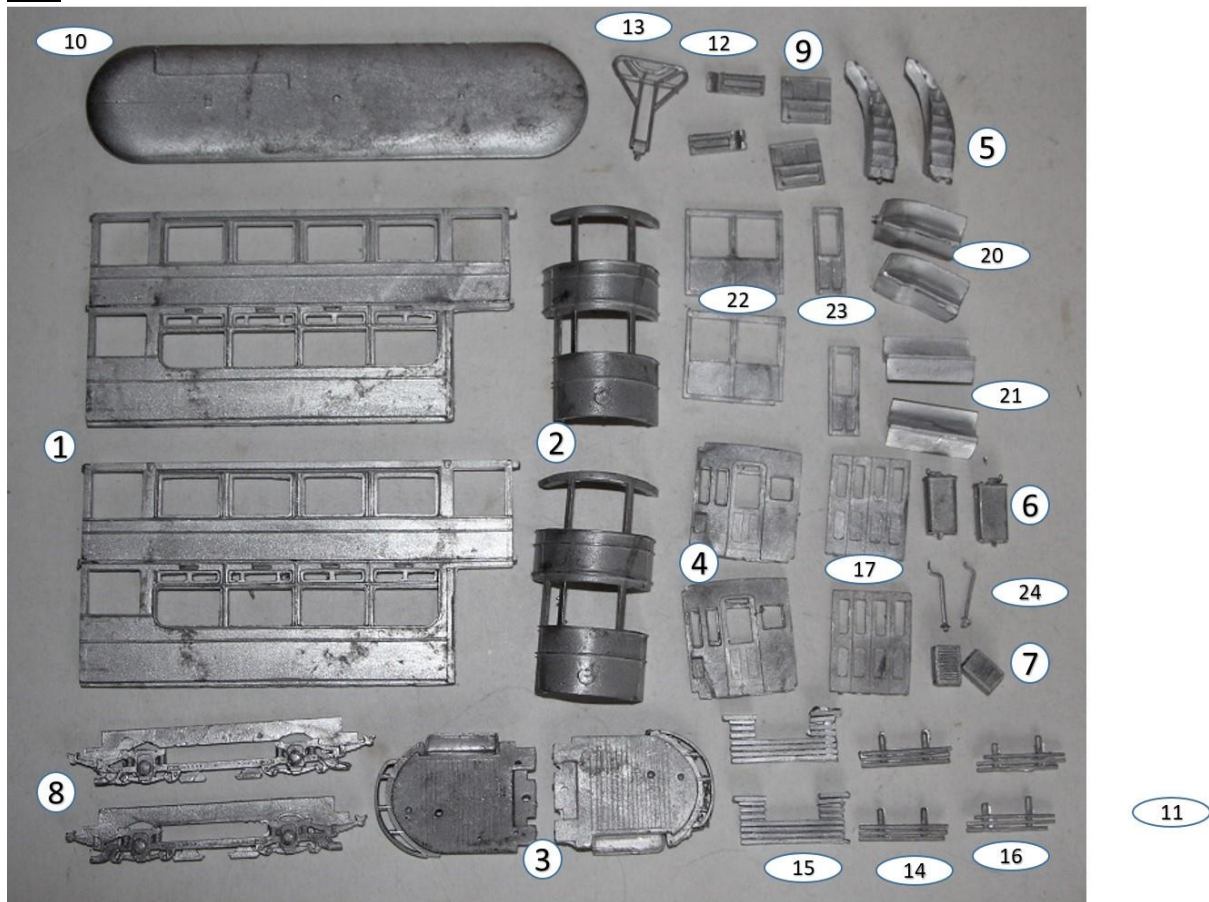

KW Trams

R432 Leeds Horsfield car

Parts

Parts List

1. Sides	x2
2. Ends	x2
3. Platforms	x2
4. Bulkheads	x2
5. Stairs	x2
6. Controllers	x2
7. Resistance boxes	x2
8. Truck sides	x2
9. Indicator boxes	x2
10. Roof	x1
11. Catwalk	x1
12. Collector springs	x2
13. Bow collector	x1
14. End lifeguards	x2
15. Lifetrays	x2
16. Side lifeguards	x2
17. Doors	x2
20. Curved balcony seat	x2
21. Straight balcony seat	x2
22. Side stair partition	x2
23. End stair partition	x2
24. Handbrake	x2

1. BODY SIDES.
2. BODY ENDS.
3. PLATFORMS.
4. BULKHEADS.
5. STAIRS.
6. CONTROLLERS.
7. RESISTANCE BOXES.
8. TRUCK SIDES.
9. INDICATOR BOXES.
10. ROOF.
11. CATWALK.
12. COLLECTOR SPRINGS.
13. BOY COLLECTOR.
14. LIFE GUARDS.
15. LIFE TRAYS.
16. SIDE GUARDS.
17. DOORS.