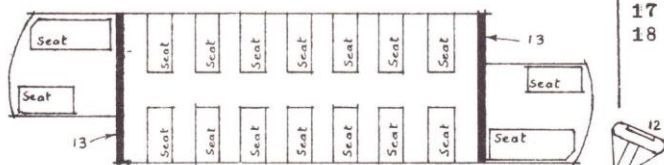

KW Trams

R435 Glasgow Standard car

Parts

Parts List

1. Sides	x2
2. Ends	x2
3. Platforms	x2
4. Bulkheads	x2
5. Stairs	x2
6. Controllers	x2
7. Resistance box	x1
8. Compressor box	x1
9. Destination box	x2
10. Number boxes	x2
11. Roof	x1
12. Bow collector	x1
13. Upper bulkheads	x2
14. Life trays	x2
15. Lifeguards	x2
16. Side lifeguards	x2
17. Steps	x2
18. Truck sides	x2
21. Balcony curved seats	x2
22. Balcony straight seat	x2
23. Straight seat back	x2
24. Handbrake	x2
25. Upper seats	x16
26. Upper seat backs	x16

COLOUR SCHEME

UPPER DECK SEAT LAYOUT

GENERAL ASSEMBLY

GLASGOW STANDARD
(RECONDITIONED 'HEXDASH')

LIST OF PARTS

- 1 Car Sides.
- 2 Car Ends.
- 3 Platforms.
- 4 Lower Bulkheads.
- 5 Stairs.
- 6 Controllers.
- 7 Resistance Box.
- 8 Compressor Box.
- 9 Indicator Boxes.
- 10 Number Boxes.
- 11 Roof.
- 12 Bow Collector.
- 13 Upper Bulkheads.
- 14 Life Trays.
- 15 Life Guards.
- 16 Side Guards.
- 17 Steps.
- 18 Trucksides.