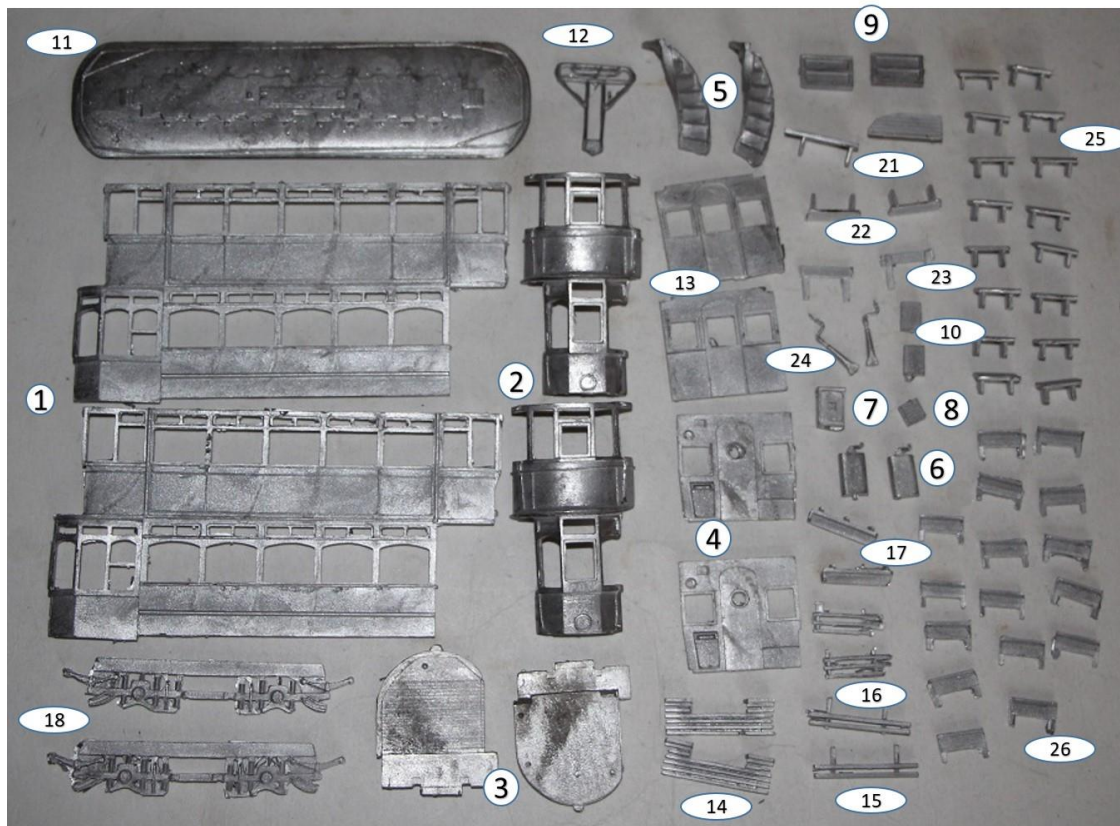

KW Trams

R435 Glasgow Standard car

Parts

Parts List

1. Sides	x2
2. Ends	x2
3. Platforms	x2
4. Bulkheads	x2
5. Stairs	x2
6. Controllers	x2
7. Resistance box	x1
8. Compressor box	x1
9. Destination box	x2
10. Number boxes	x2
11. Roof	x1
12. Bow collector	x1
13. Upper bulkheads	x2
14. Life trays	x2
15. Lifeguards	x2
16. Side lifeguards	x2
17. Steps	x2
18. Truck sides	x2
21. Balcony curved seats	x2
22. Balcony straight seat	x2
23. Straight seat back	x2
24. Handbrake	x2
25. Upper seats	x16
26. Upper seat backs	x16

COLOUR SCHEME

UPPER DECK SEAT LAYOUT

GENERAL ASSEMBLY

GLASGOW STANDARD
(RECONDITIONED 'HEXDASH')

LIST OF PARTS

- 1 Car Sides.
- 2 Car Ends.
- 3 Platforms.
- 4 Lower Bulkheads.
- 5 Stairs.
- 6 Controllers.
- 7 Resistance Box.
- 8 Compressor Box.
- 9 Indicator Boxes.
- 10 Number Boxes.
- 11 Roof.
- 12 Bow Collector.
- 13 Upper Bulkheads.
- 14 Life Trays.
- 15 Life Guards.
- 16 Side Guards.
- 17 Steps.
- 18 Trucksides.