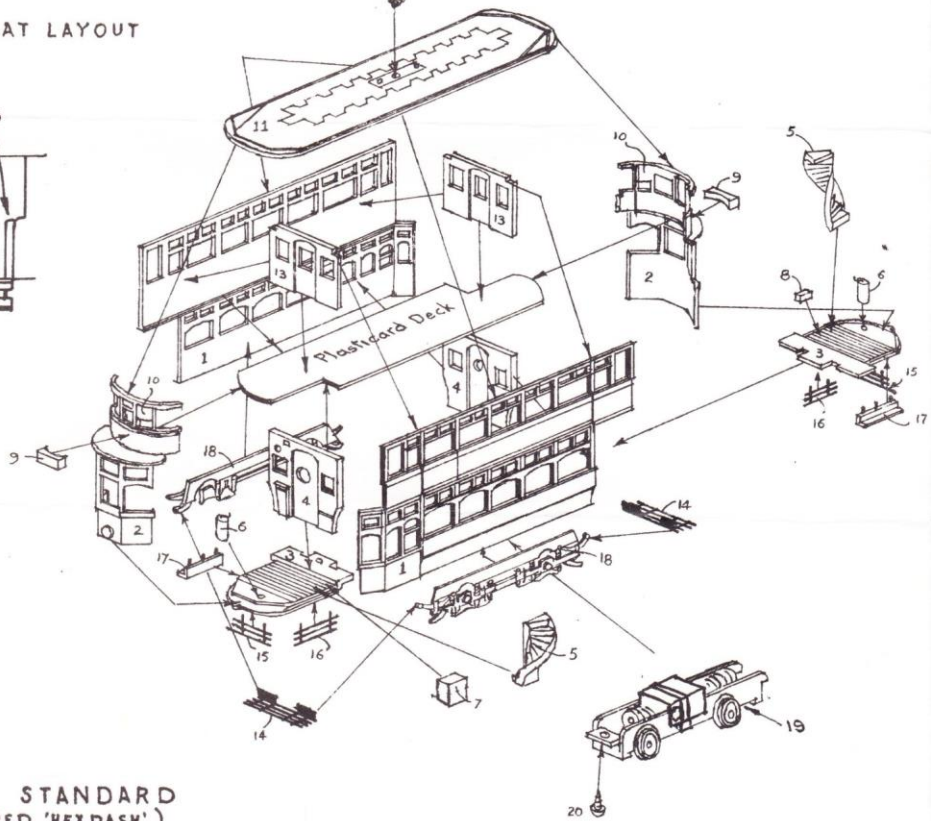

KW Trams

R435 Glasgow Standard car

Parts

Parts List

1. Sides	x2
2. Ends	x2
3. Platforms	x2
4. Bulkheads	x2
5. Stairs	x2
6. Controllers	x2
7. Resistance box	x1
8. Compressor box	x1
9. Destination box	x2
10. Number boxes	x2
11. Roof	x1
12. Bow collector	x1
13. Upper bulkheads	x2
14. Life trays	x2
15. Lifeguards	x2
16. Side lifeguards	x2
17. Steps	x2
18. Truck sides	x2
21. Balcony curved seats	x2
22. Balcony straight seat	x2
23. Straight seat back	x2
24. Handbrake	x2
25. Upper seats	x16
26. Upper seat backs	x16

COLOUR SCHEME

UPPER DECK SEAT LAYOUT

GENERAL ASSEMBLY

GLASGOW STANDARD
(RECONDITIONED 'HEXDASH')

LIST OF PARTS

- 1 Car Sides.
- 2 Car Ends.
- 3 Platforms.
- 4 Lower Bulkheads.
- 5 Stairs.
- 6 Controllers.
- 7 Resistance Box.
- 8 Compressor Box.
- 9 Indicator Boxes.
- 10 Number Boxes.
- 11 Roof.
- 12 Bow Collector.
- 13 Upper Bulkheads.
- 14 Life Trays.
- 15 Life Guards.
- 16 Side Guards.
- 17 Steps.
- 18 Trucksides.