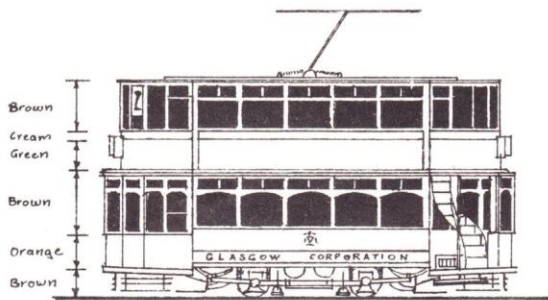

KW Trams

R435 Glasgow Standard car

Parts

Parts List

1. Sides	x2
2. Ends	x2
3. Platforms	x2
4. Bulkheads	x2
5. Stairs	x2
6. Controllers	x2
7. Resistance box	x1
8. Compressor box	x1
9. Destination box	x2
10. Number boxes	x2
11. Roof	x1
12. Bow collector	x1
13. Upper bulkheads	x2
14. Life trays	x2
15. Lifeguards	x2
16. Side lifeguards	x2
17. Steps	x2
18. Truck sides	x2
21. Balcony curved seats	x2
22. Balcony straight seat	x2
23. Straight seat back	x2
24. Handbrake	x2
25. Upper seats	x16
26. Upper seat backs	x16

COLOUR SCHEME

UPPER DECK SEAT LAYOUT

GENERAL ASSEMBLY

GLASGOW STANDARD
(RECONDITIONED 'HEXDASH')

LIST OF PARTS

- 1 Car Sides.
- 2 Car Ends.
- 3 Platforms.
- 4 Lower Bulkheads.
- 5 Stairs.
- 6 Controllers.
- 7 Resistance Box.
- 8 Compressor Box.
- 9 Indicator Boxes.
- 10 Number Boxes.
- 11 Roof.
- 12 Bow Collector.
- 13 Upper Bulkheads.
- 14 Life Trays.
- 15 Life Guards.
- 16 Side Guards.
- 17 Steps.
- 18 Trucksides.