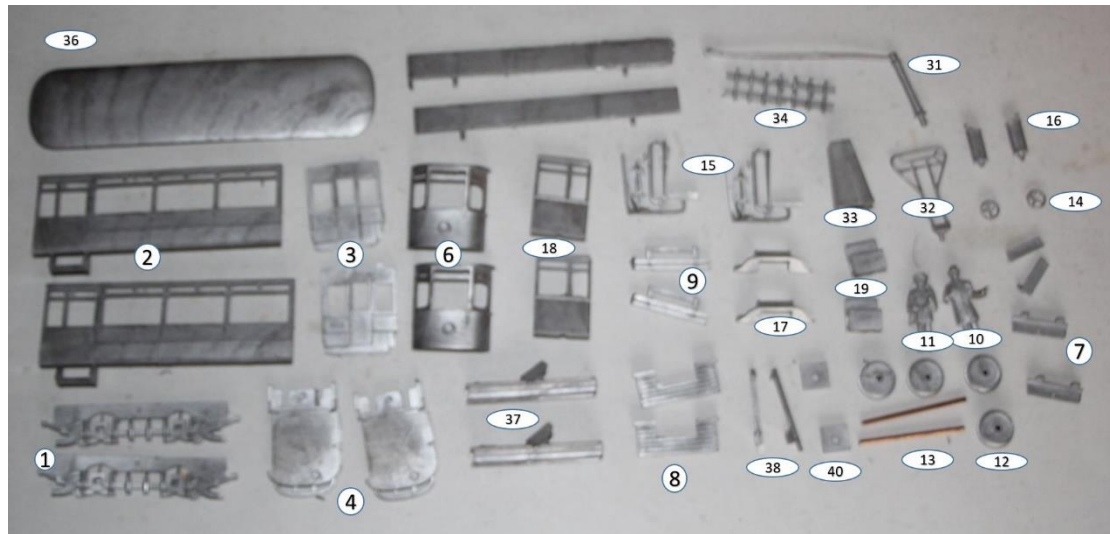

KW Trams

R490 Demi Car

Parts

Parts List

1. Truck sides	x2
2. Saloon sides	x2
3. Bulkheads	x2
4. Platforms	x2
6. Driver vestibules	x2
7. Steps	x2
8. Lifetrays	x2
9. Front lifeguards	x2
10. Driver	x1
11. Conductor	x1
12. Wheels	x4
13. Axles	x2
14. Handbrake wheels	x2
15. Brake standards	x2
16. Controllers	x2
17. Special step	x2
18. Infill panel	x2
19. Double seat	x2
31. Trolley mast	x1
32. Bow	x1
33. Tower	x1
34. Trolley plank	x1
36. Roof	x1
37. Snowplough	x2
38. Plough girder	x2
39. Side baulks	x2
40. Truck blocks	x2

OPEN VESTIBULE CONVERSION

SHAPE OF WIRE HANDRAIL