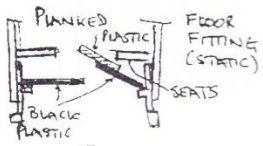

KW Trams

R490 Demi Car

Parts

Parts List

1. Truck sides	x2
2. Saloon sides	x2
3. Bulkheads	x2
4. Platforms	x2
6. Driver vestibules	x2
7. Steps	x2
8. Lifetrays	x2
9. Front lifeguards	x2
10. Driver	x1
11. Conductor	x1
12. Wheels	x4
13. Axles	x2
14. Handbrake wheels	x2
15. Brake standards	x2
16. Controllers	x2
17. Special step	x2
18. Infill panel	x2
19. Double seat	x2
31. Trolley mast	x1
32. Bow	x1
33. Tower	x1
34. Trolley plank	x1
36. Roof	x1
37. Snowplough	x2
38. Plough girder	x2
39. Side baulks	x2
40. Truck blocks	x2

OPEN VESTIBULE CONVERSION

SHAPE OF WIRE HANDRAIL